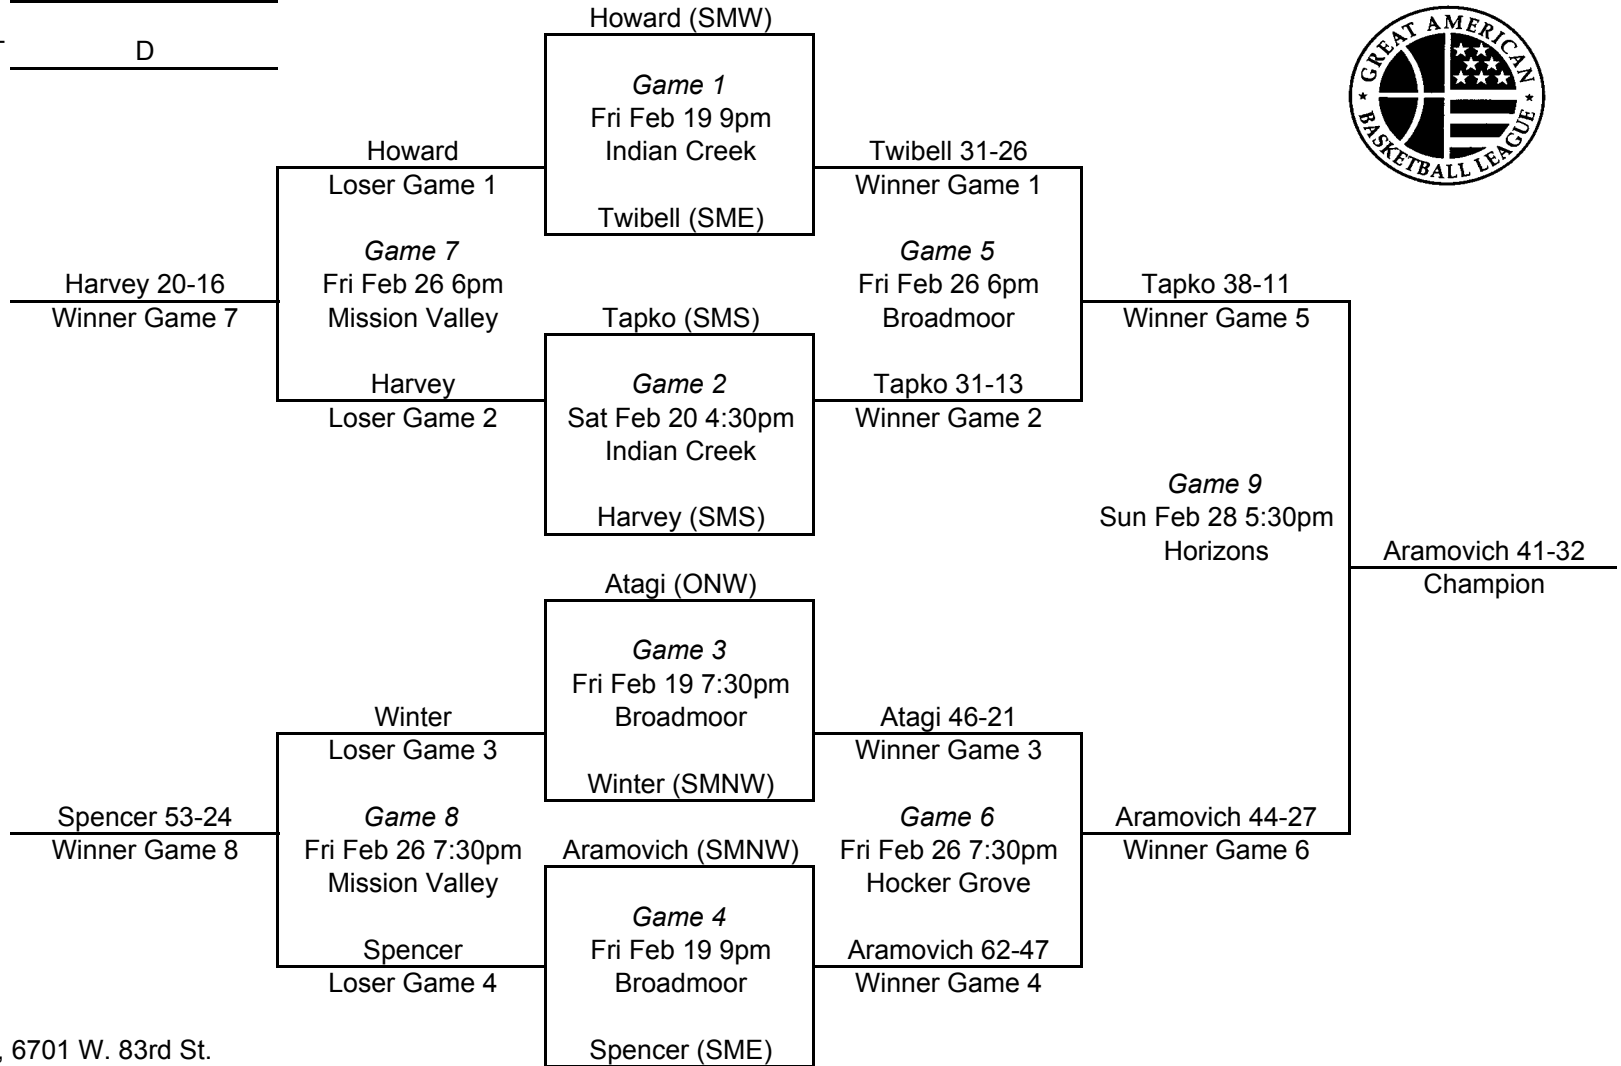

2009-10 GABL POSTSEASON
TOURNAMENT BRACKET

Brackets updated at www.gabl.net

GENDER/GRADE Girls MS
BRACKET D

Broadmoor Tech Ctr., 6701 W. 83rd St.
Hocker Grove MS, 10400 Johnson Dr.
Horizons HS, 5900 Lamar
Indian Creek Tech Ctr., 4401 W. 103rd St.
Mission Valley MS, 8500 Mission Rd.

Team listed on TOP line for each game
is the HOME team.