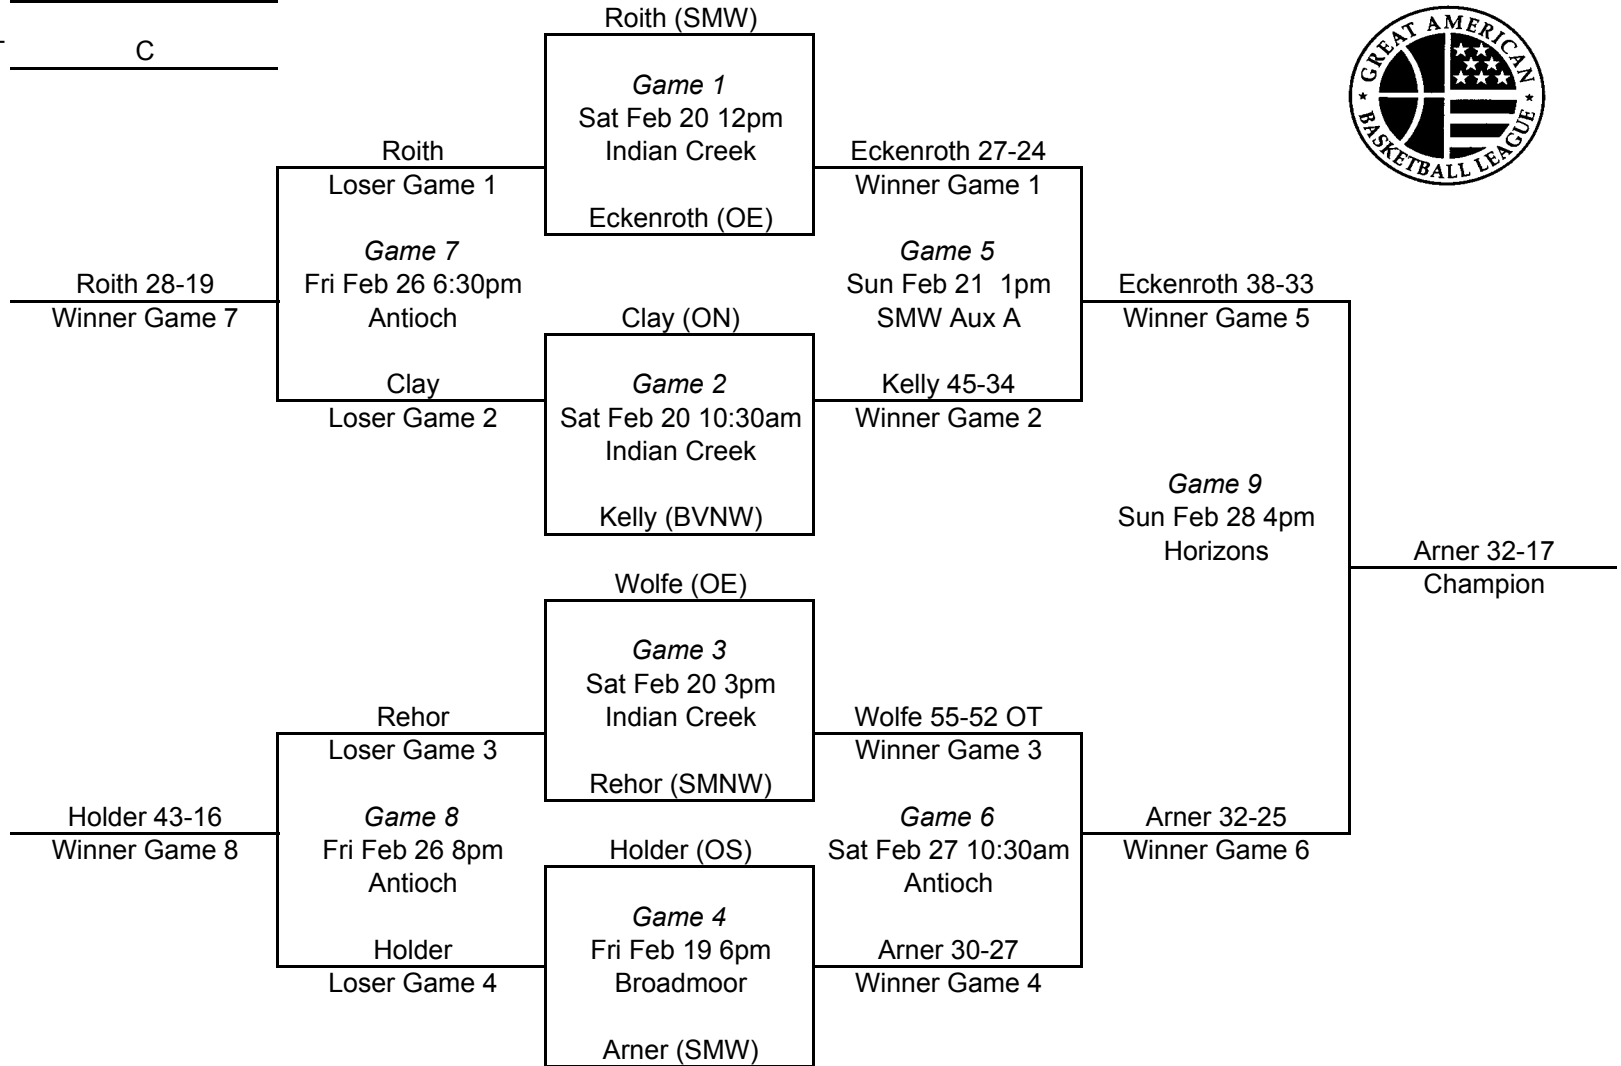

2009-10 GABL POSTSEASON
TOURNAMENT BRACKET

Brackets updated at www.gabl.net

GENDER/GRADE Girls MS
BRACKET C

Antioch MS, 8200 W. 71st St.
Broadmoor Tech Ctr., 6701 W. 83rd St.
Horizons HS, 5900 Lamar
Indian Creek Tech Ctr., 4401 W. 103rd St.
SM West HS, 8800 W. 85th St.

Team listed on TOP line for each game
is the HOME team.