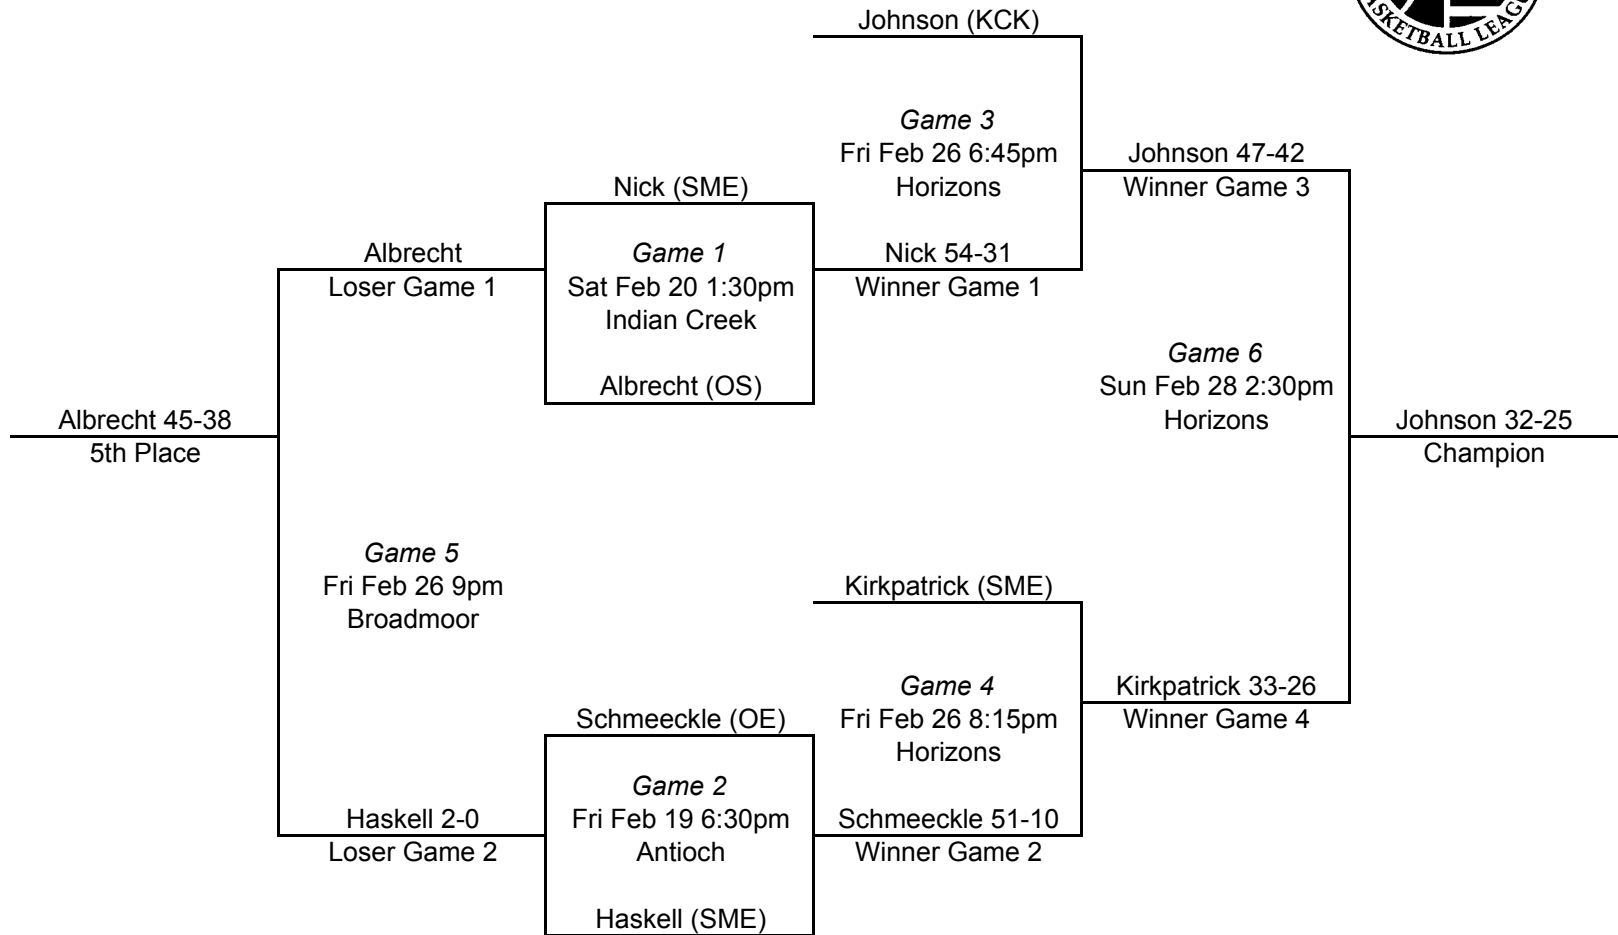

2009-10 GABL POSTSEASON
TOURNAMENT BRACKET

Brackets updated at www.gabl.net

GENDER/GRADE Girls MS
BRACKET B

Antioch MS, 8200 W. 71st St.
Broadmoor Tech Ctr., 6701 W. 83rd St.
Horizons HS, 5900 Lamar
Indian Creek Tech Ctr., 4401 W. 103rd St.
Team listed on TOP line for each game
is the HOME team.