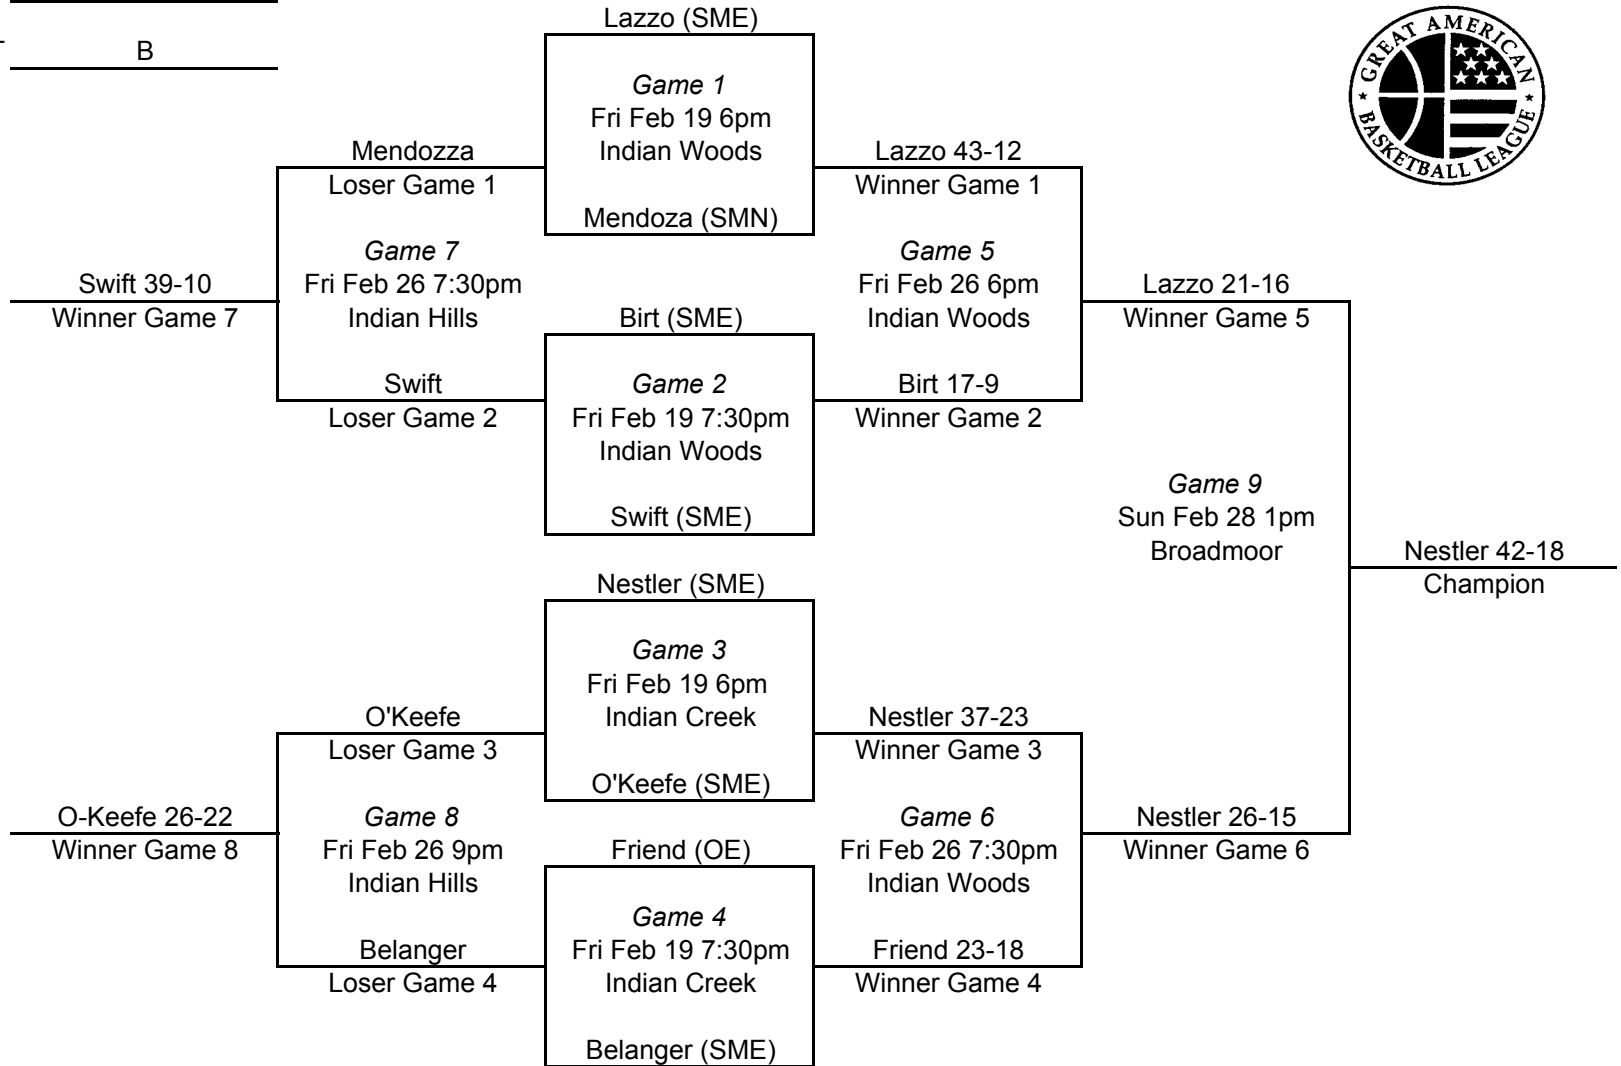

2009-10 GABL POSTSEASON
TOURNAMENT BRACKET

Brackets updated at www.gabl.net

GENDER/GRADE Girls 6th
BRACKET B

Broadmoor Tech Ctr., 6701 W. 83rd St.
Indian Creek Tech Ctr., 4401 W. 103rd St.
Indian Hills MS, 6400 Mission Rd.
Indian Woods MS, 9700 Woodson

Team listed on TOP line for each game
is the HOME team.