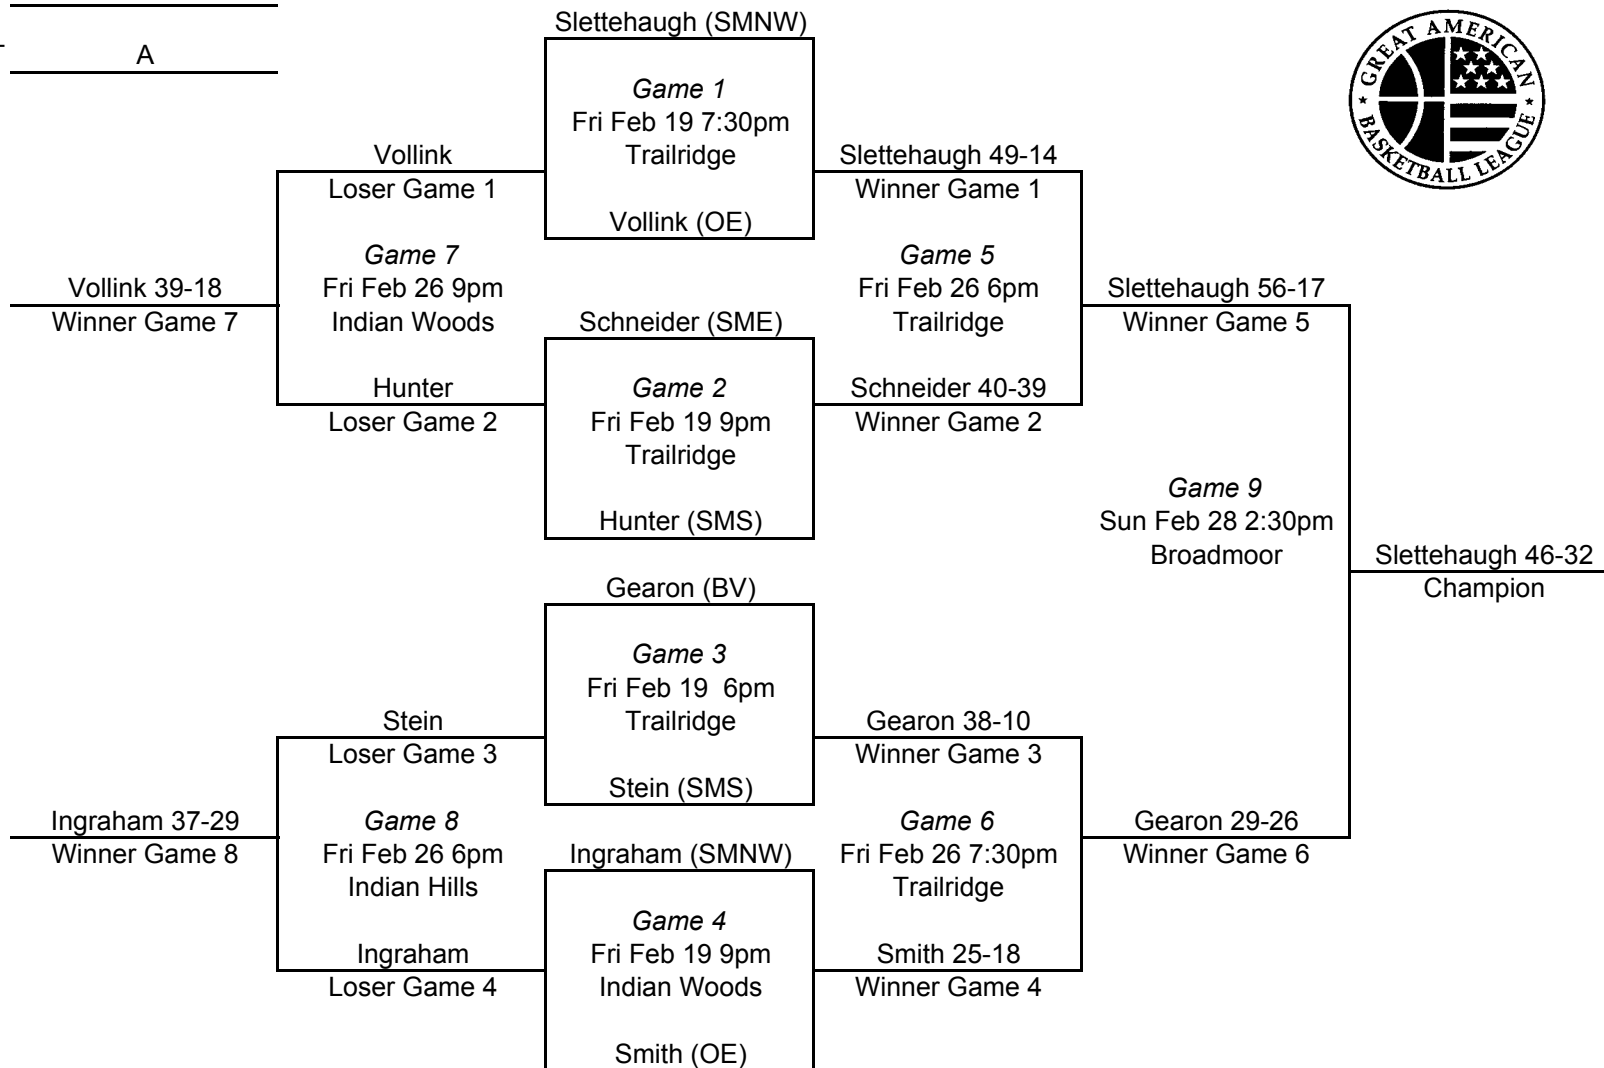

2009-10 GABL POSTSEASON
TOURNAMENT BRACKET

Brackets updated at www.gabl.net

GENDER/GRADE Girls 6th

BRACKET A

Broadmoor Tech Ctr., 6701 W. 83rd St.
Indian Hills MS, 6400 Mission Rd.
Indian Woods MS, 9700 Woodson
Trailridge MS, 7500 Quivira Rd.

Team listed on TOP line for each game
is the HOME team.