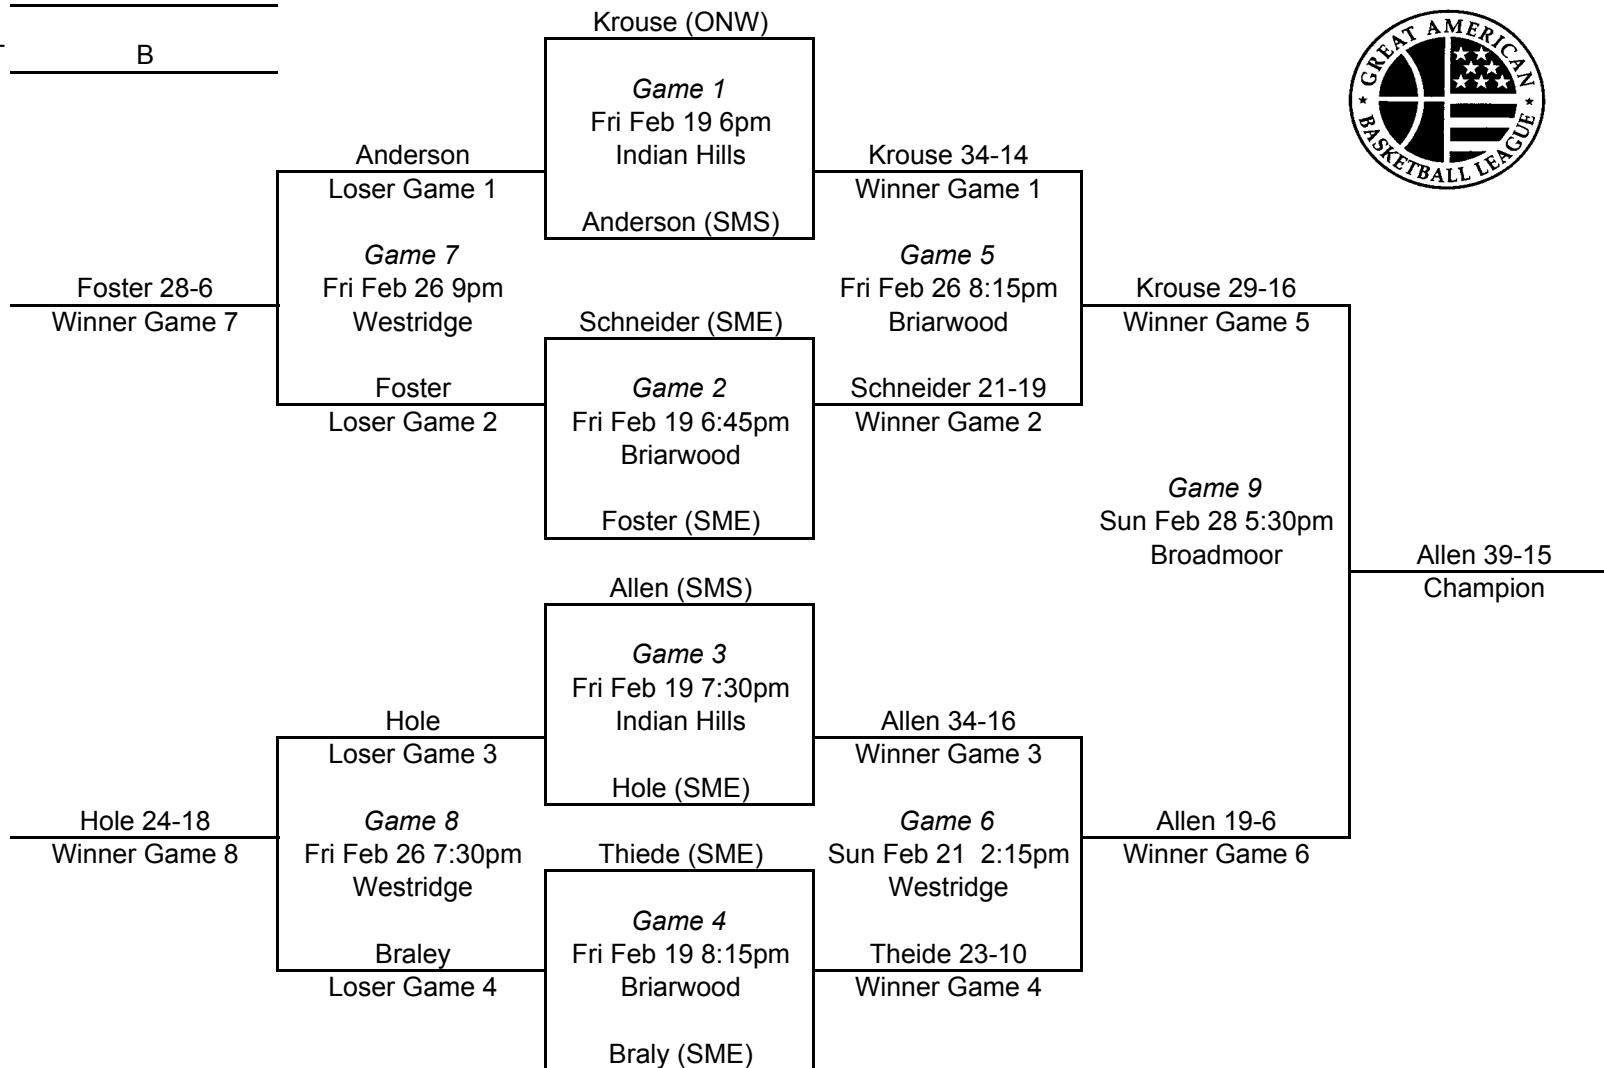

2009-10 GABL POSTSEASON
TOURNAMENT BRACKET

Brackets updated at www.gabl.net

GENDER/GRADE Girls 5th

BRACKET B

Briarwood ES, 5300 W. 86th
Broadmoor Tech Ctr., 6701 W. 83rd St.
Indian Hills MS, 6400 Mission Rd.
Westridge MS, 9300 Nieman Rd.

Team listed on TOP line for each game
is the HOME team.