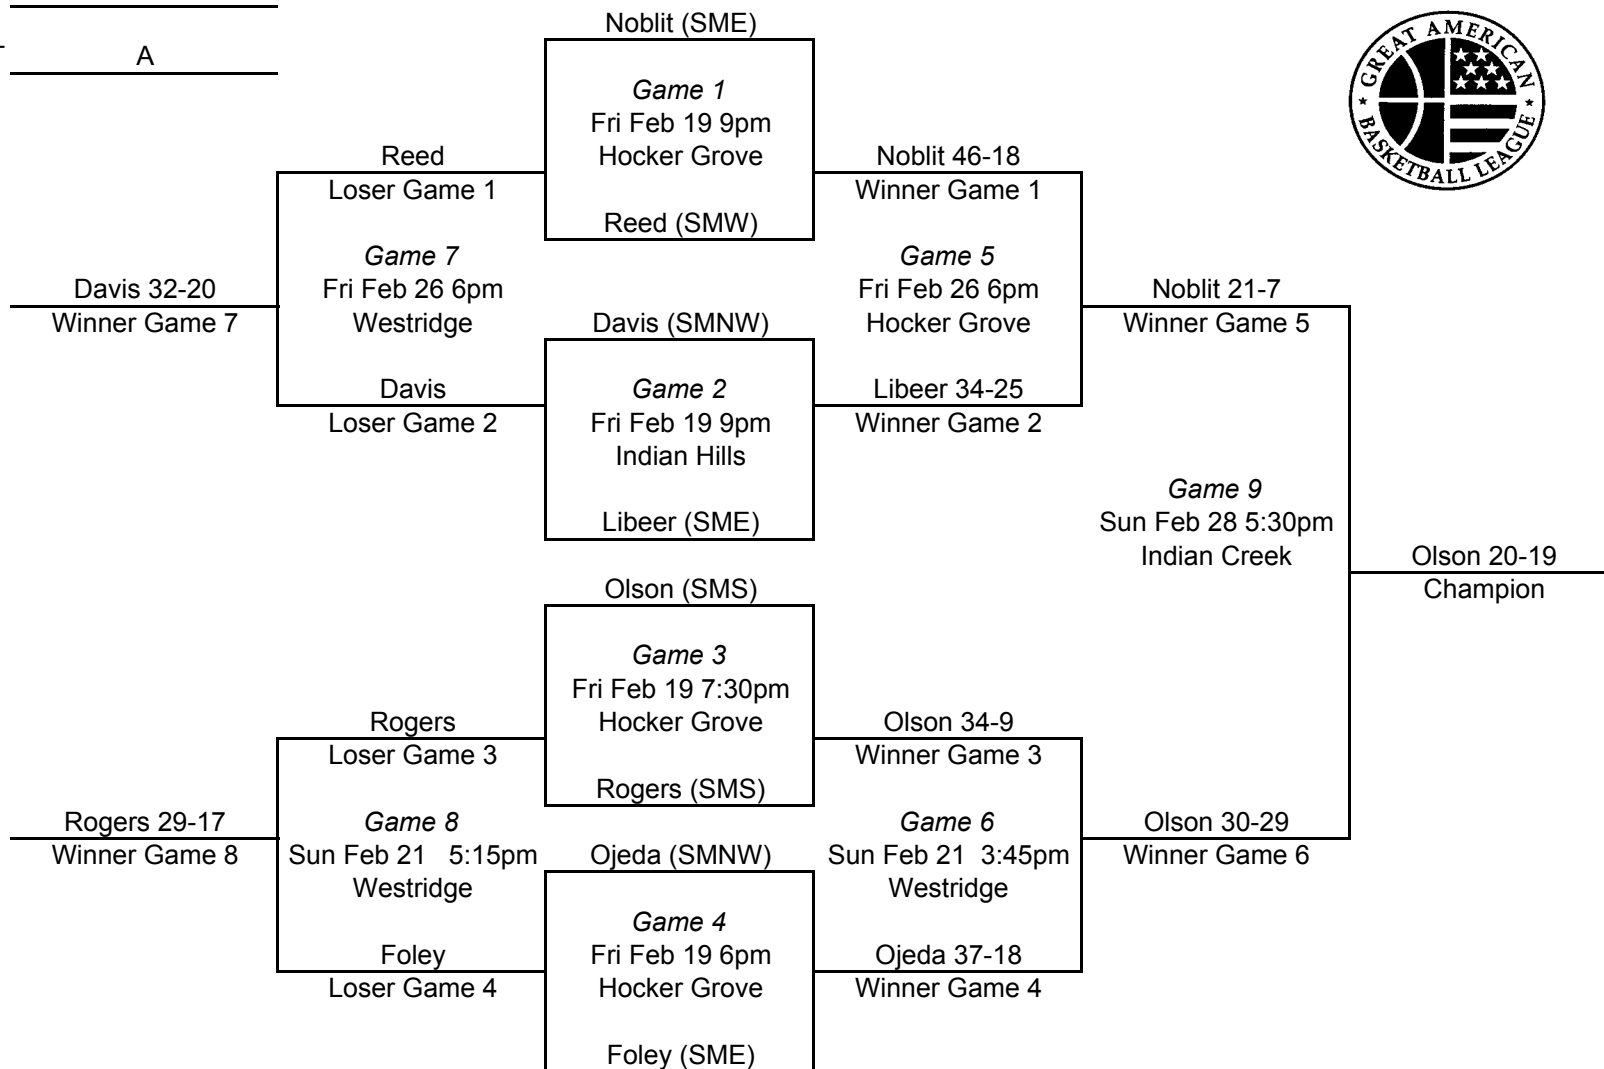

2009-10 GABL POSTSEASON
TOURNAMENT BRACKET

Brackets updated at www.gabl.net

GENDER/GRADE Girls 5th

BRACKET A

Hocker Grove MS, 10400 Johnson Dr.
Indian Creek Tech Ctr., 4401 W. 103rd St.
Indian Hills MS, 6400 Mission Rd.
Westridge MS, 9300 Nieman Rd.

Team listed on TOP line for each game
is the HOME team.