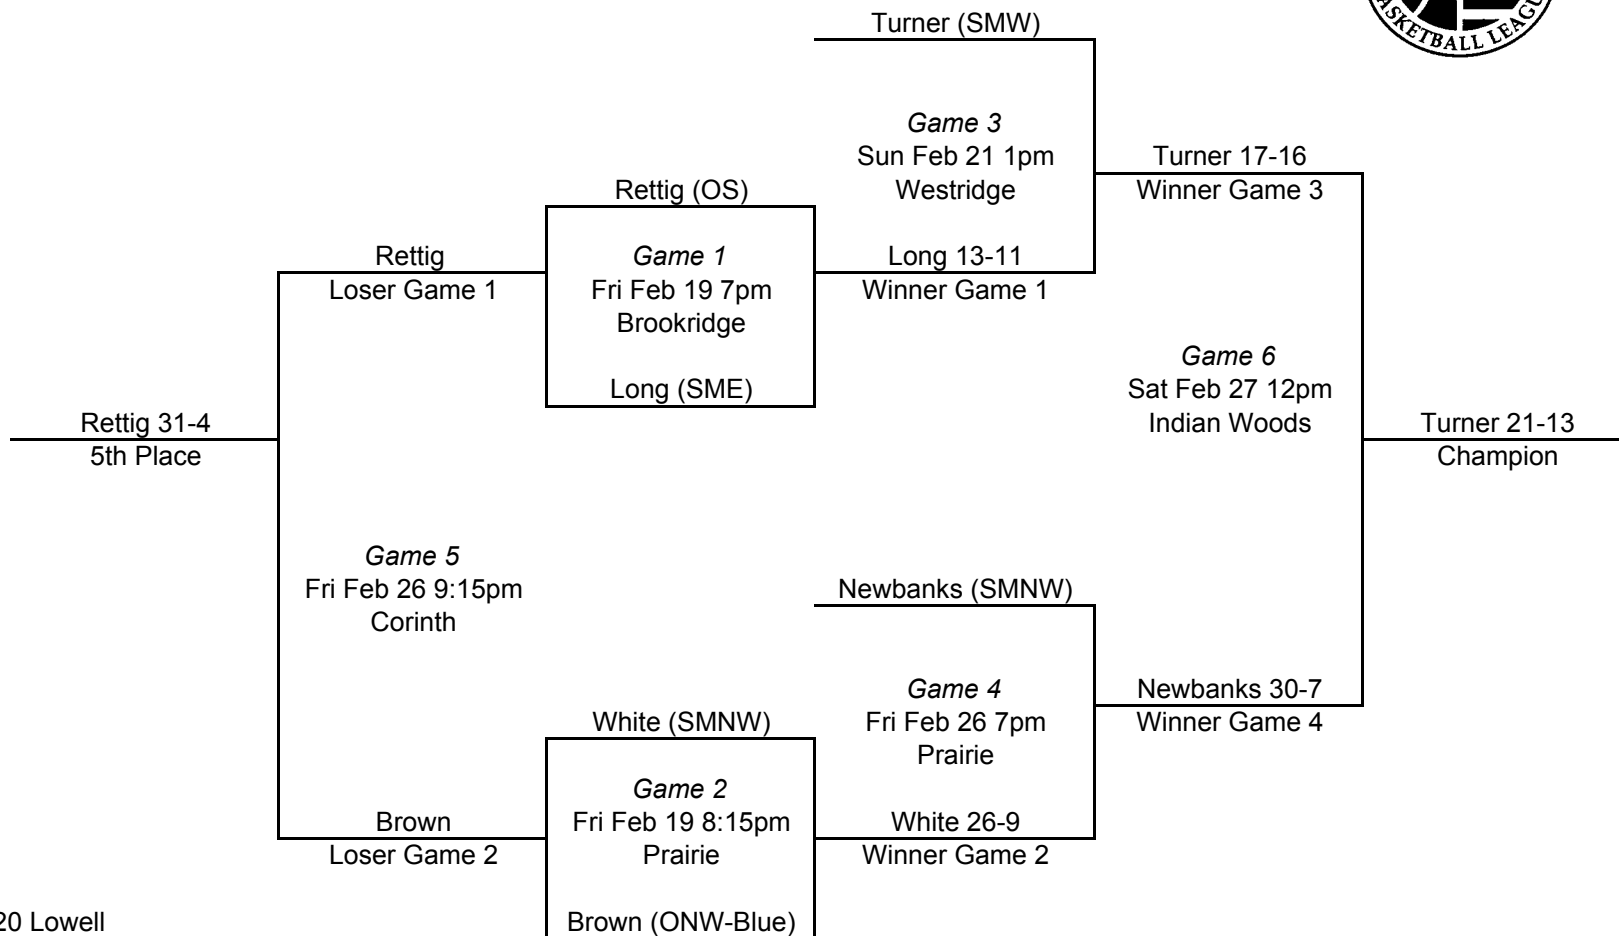

2009-10 GABL POSTSEASON
TOURNAMENT BRACKET

Brackets updated at www.gabl.net

GENDER/GRADE Girls 4th

BRACKET B

Brookridge ES, 9920 Lowell
Corinth ES, 8301 Mission Rd.
Indian Woods MS, 9700 Woodson
Prairie ES, 6642 Mission Rd.
Westridge MS, 9300 Nieman Rd.

SM West HS, 8800 W. 85th St.
Team listed on TOP line for each game
is the HOME team.