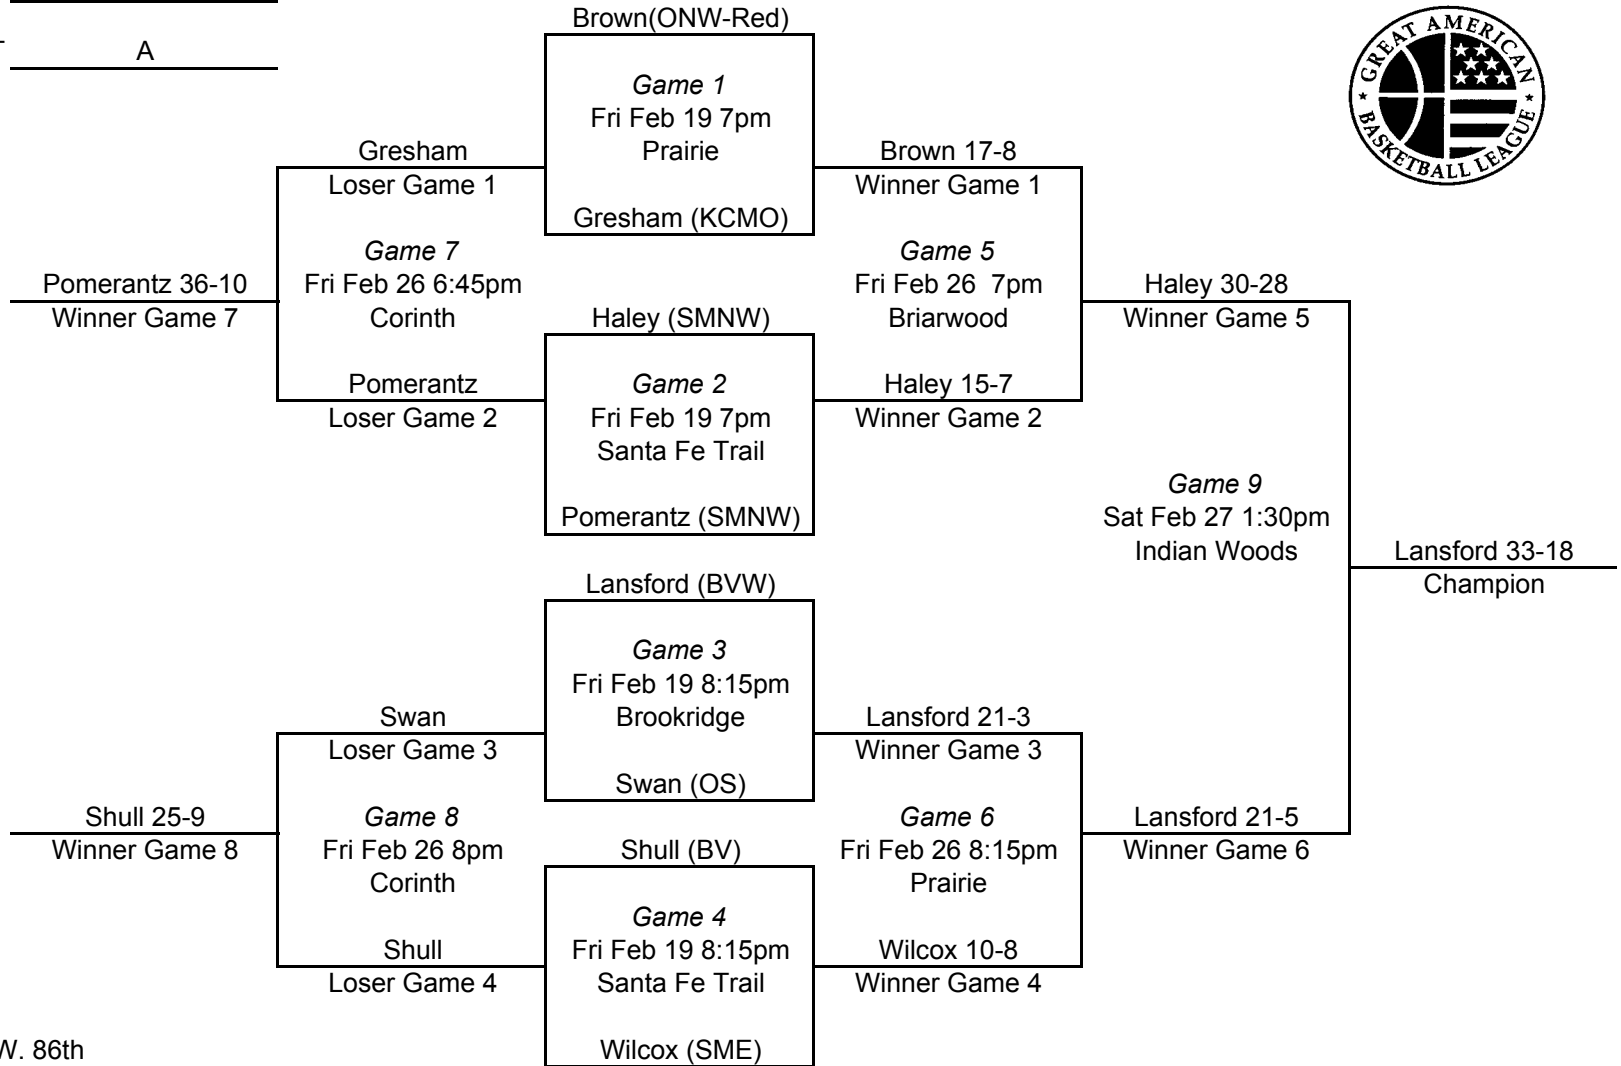

2009-10 GABL POSTSEASON
TOURNAMENT BRACKET

Brackets updated at www.gabl.net

GENDER/GRADE Girls 4th
BRACKET A

Briarwood ES, 5300 W. 86th
Brookridge ES, 9920 Lowell
Corinth ES, 8301 Mission Rd.
Prairie ES, 6642 Mission Rd.
Santa Fe Trail ES, 7100 Lamar

Team listed on TOP line for each game
is the HOME team.