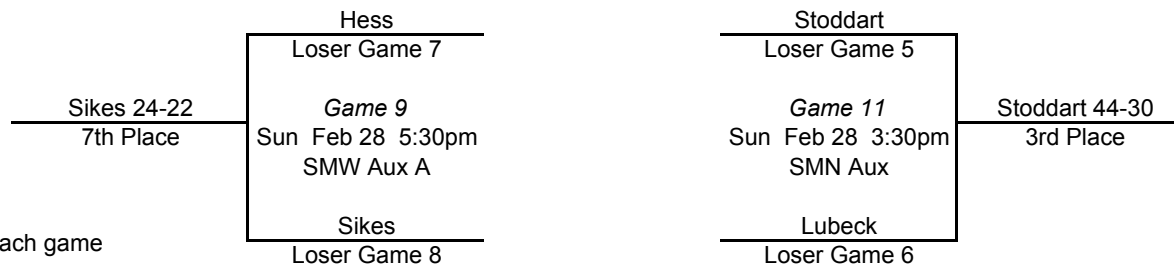

2009-10 GABL POSTSEASON  
TOURNAMENT BRACKET

Brackets updated at [www.gabl.net](http://www.gabl.net)

GENDER/GRADE Boys

BRACKET 11th Rec

SM East HS, 7500 Mission Rd.  
SM North HS, 7401 Johnson Dr.  
SM West HS, 8800 W. 85th St.

Team listed on TOP line for each game is the HOME team.