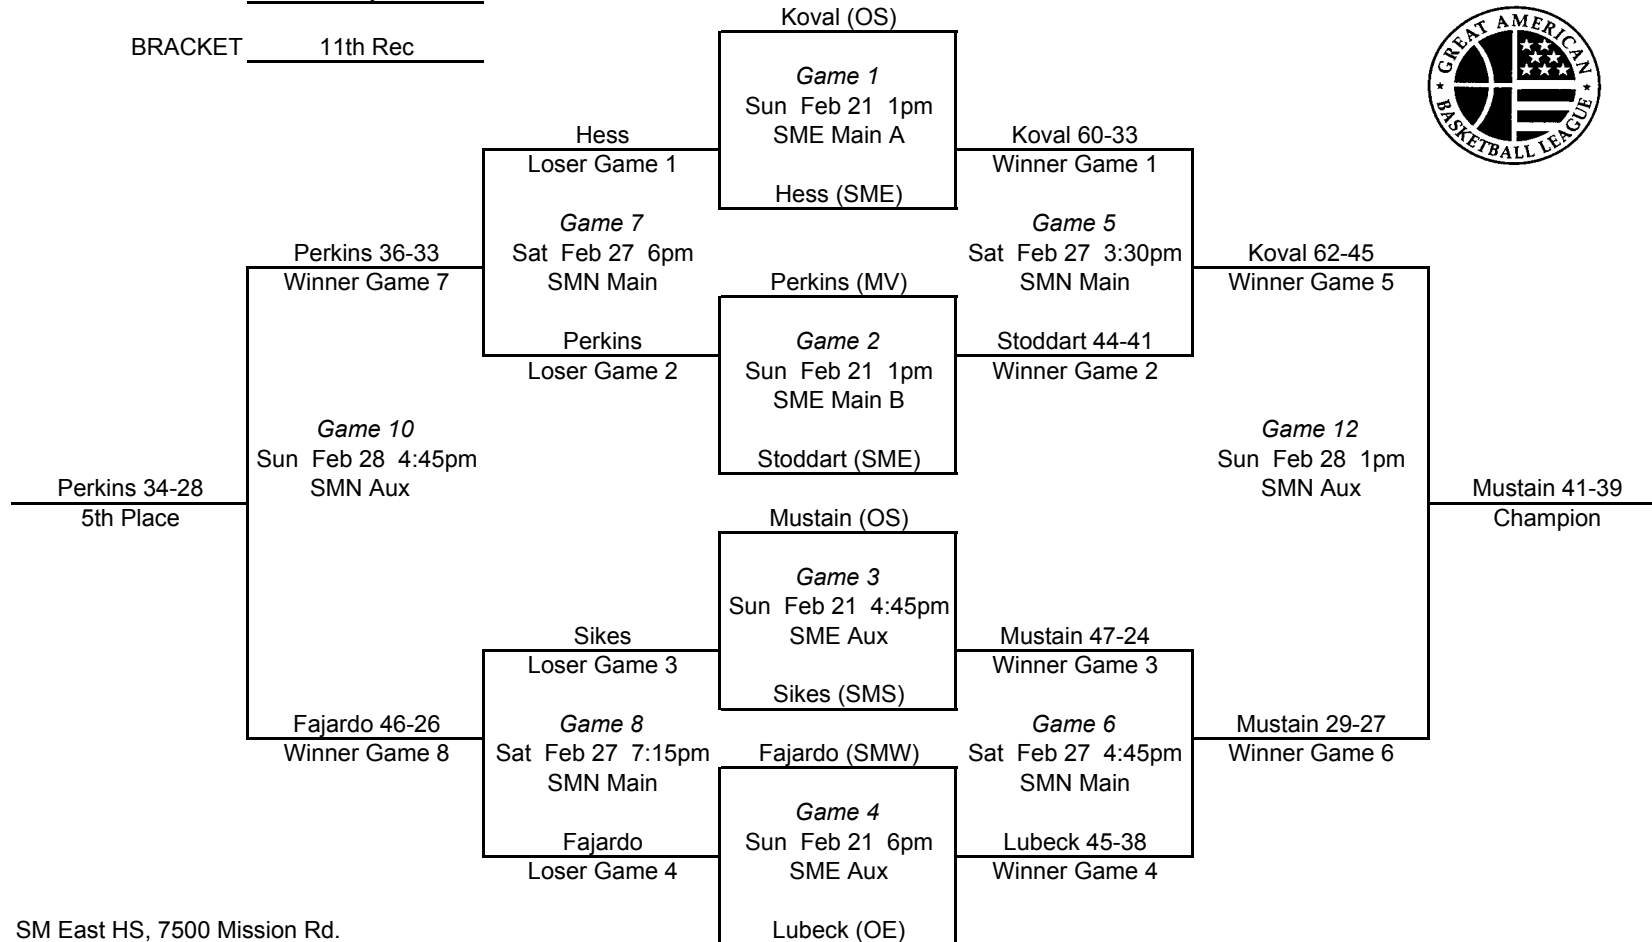

2009-10 GABL POSTSEASON  
TOURNAMENT BRACKET

Brackets updated at [www.gabl.net](http://www.gabl.net)

GENDER/GRADE Boys

BRACKET 11th Rec

SM East HS, 7500 Mission Rd.  
SM North HS, 7401 Johnson Dr.  
SM West HS, 8800 W. 85th St.

Team listed on TOP line for each game is the HOME team.