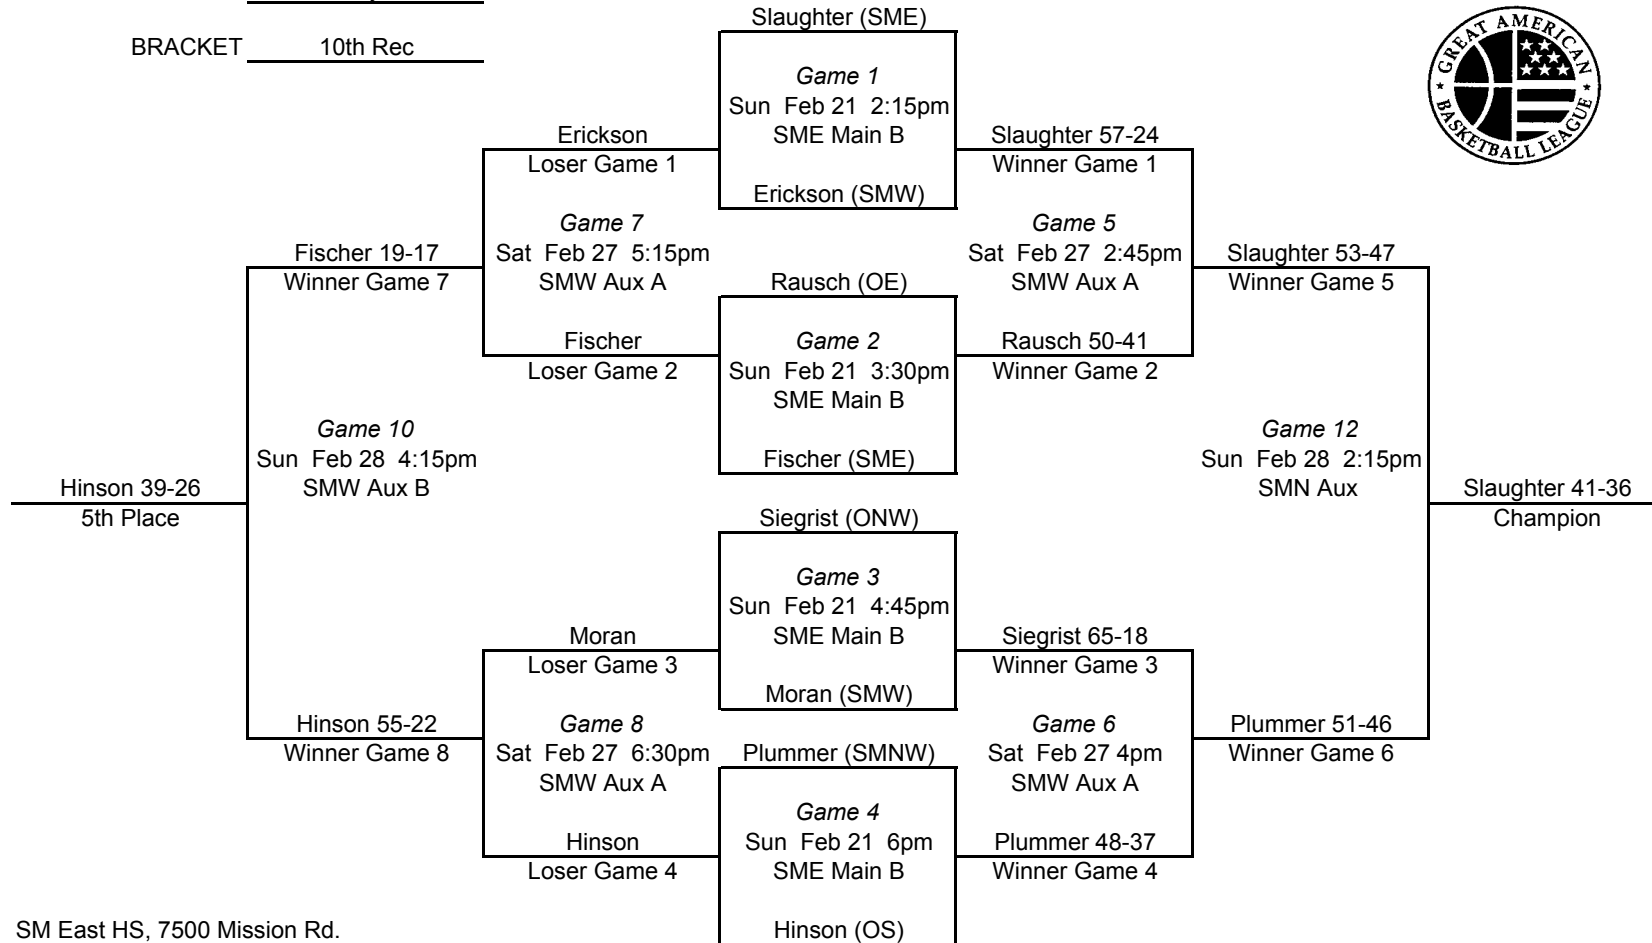

2009-10 GABL POSTSEASON  
TOURNAMENT BRACKET

Brackets updated at [www.gabl.net](http://www.gabl.net)

GENDER/GRADE Boys

BRACKET 10th Rec

SM East HS, 7500 Mission Rd.  
SM West HS, 8800 W. 85th St.

Team listed on TOP line for each game  
is the HOME team.