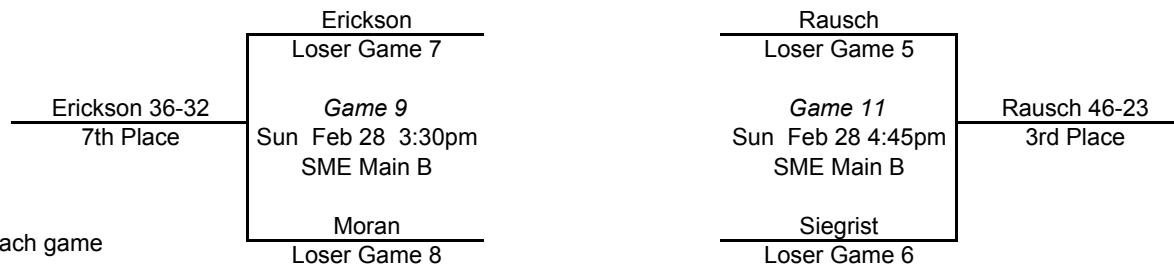

2009-10 GABL POSTSEASON  
TOURNAMENT BRACKET

Brackets updated at [www.gabl.net](http://www.gabl.net)

GENDER/GRADE Boys

BRACKET 10th Rec

SM East HS, 7500 Mission Rd.  
SM West HS, 8800 W. 85th St.

Team listed on TOP line for each game  
is the HOME team.