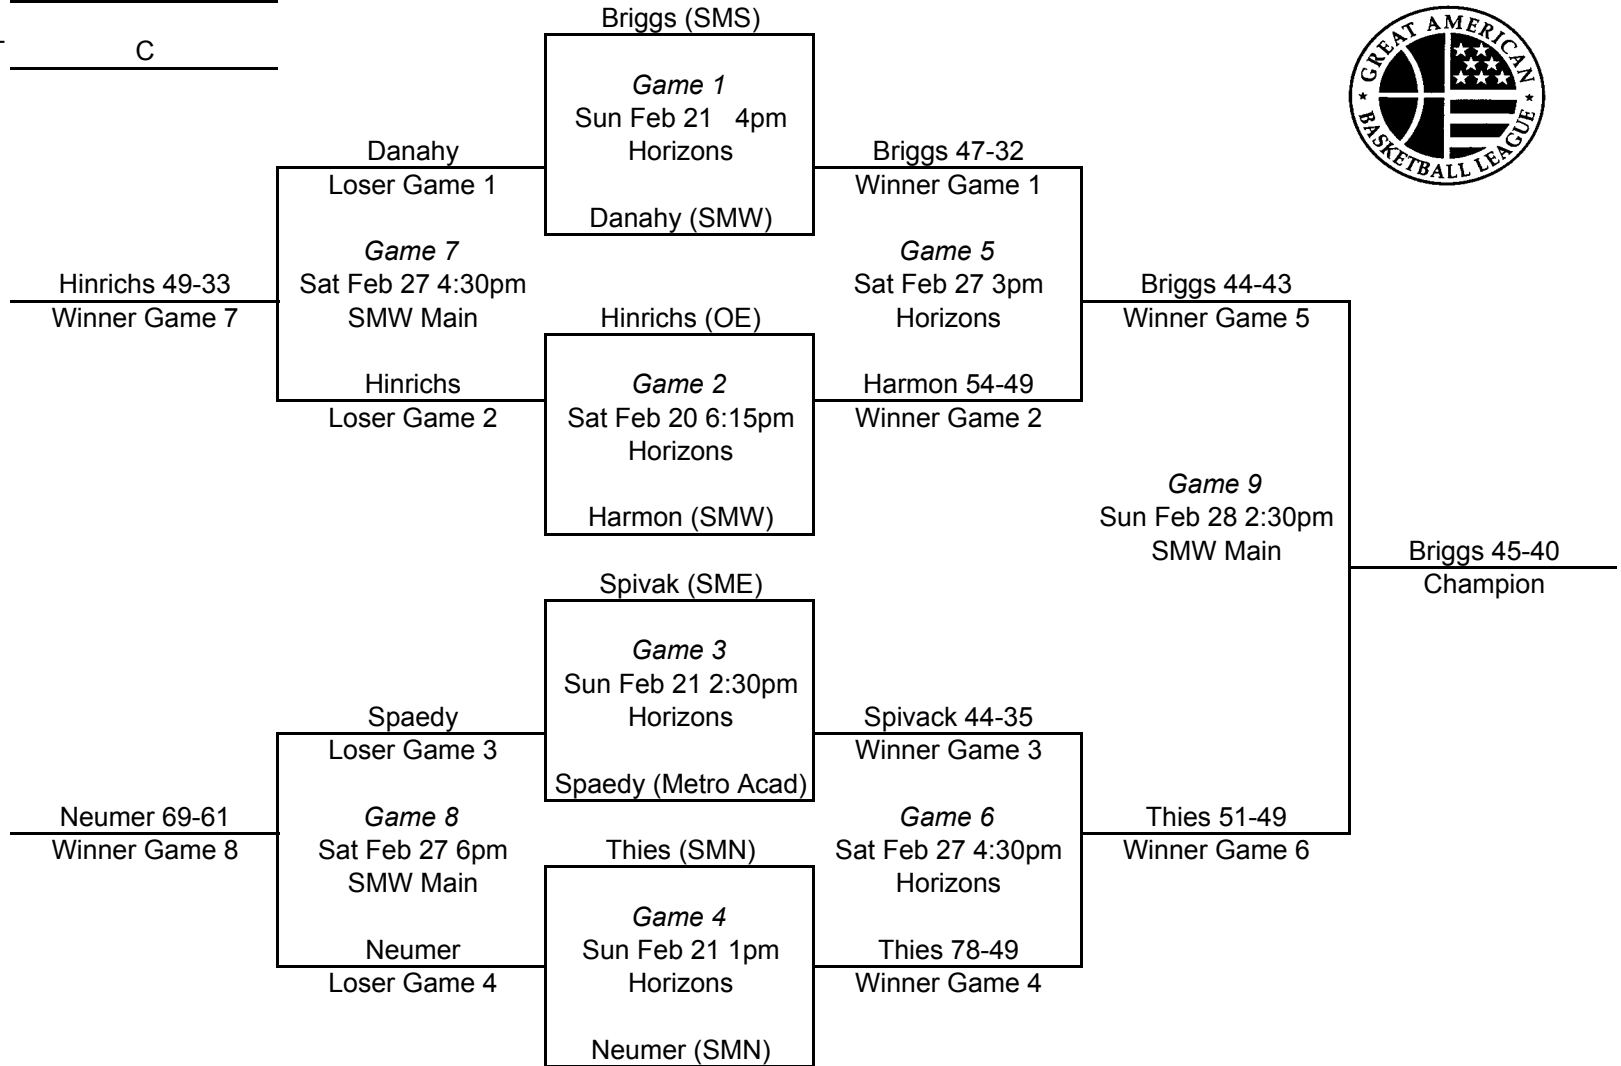

2009-10 GABL POSTSEASON
TOURNAMENT BRACKET

Brackets updated at www.gabl.net

GENDER/GRADE Boys 8th
BRACKET C

Horizons HS, 5900 Lamar
SM West HS, 8800 W. 85th St.

Team listed on TOP line for each game
is the HOME team.