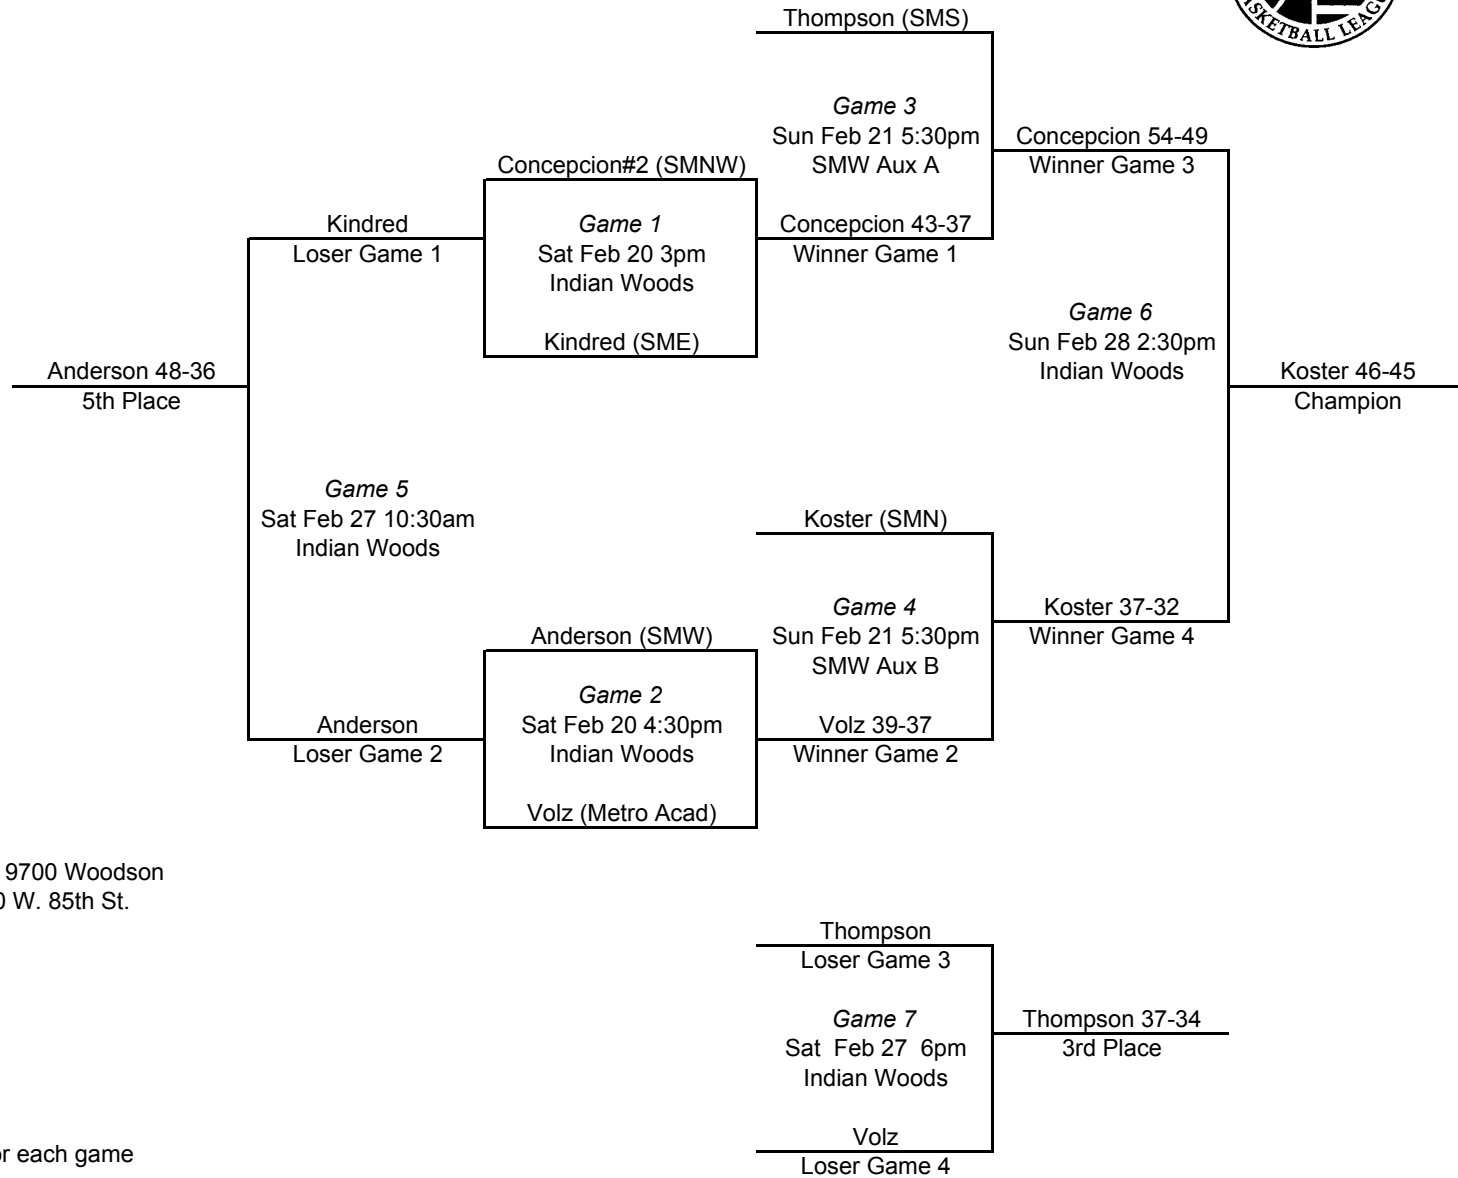

2009-10 GABL POSTSEASON
TOURNAMENT BRACKET

Brackets updated at www.gabl.net

GENDER/GRADE Boys 7th

BRACKET E

Indian Woods MS, 9700 Woodson
SM West HS, 8800 W. 85th St.

Team listed on TOP line for each game is the HOME team.