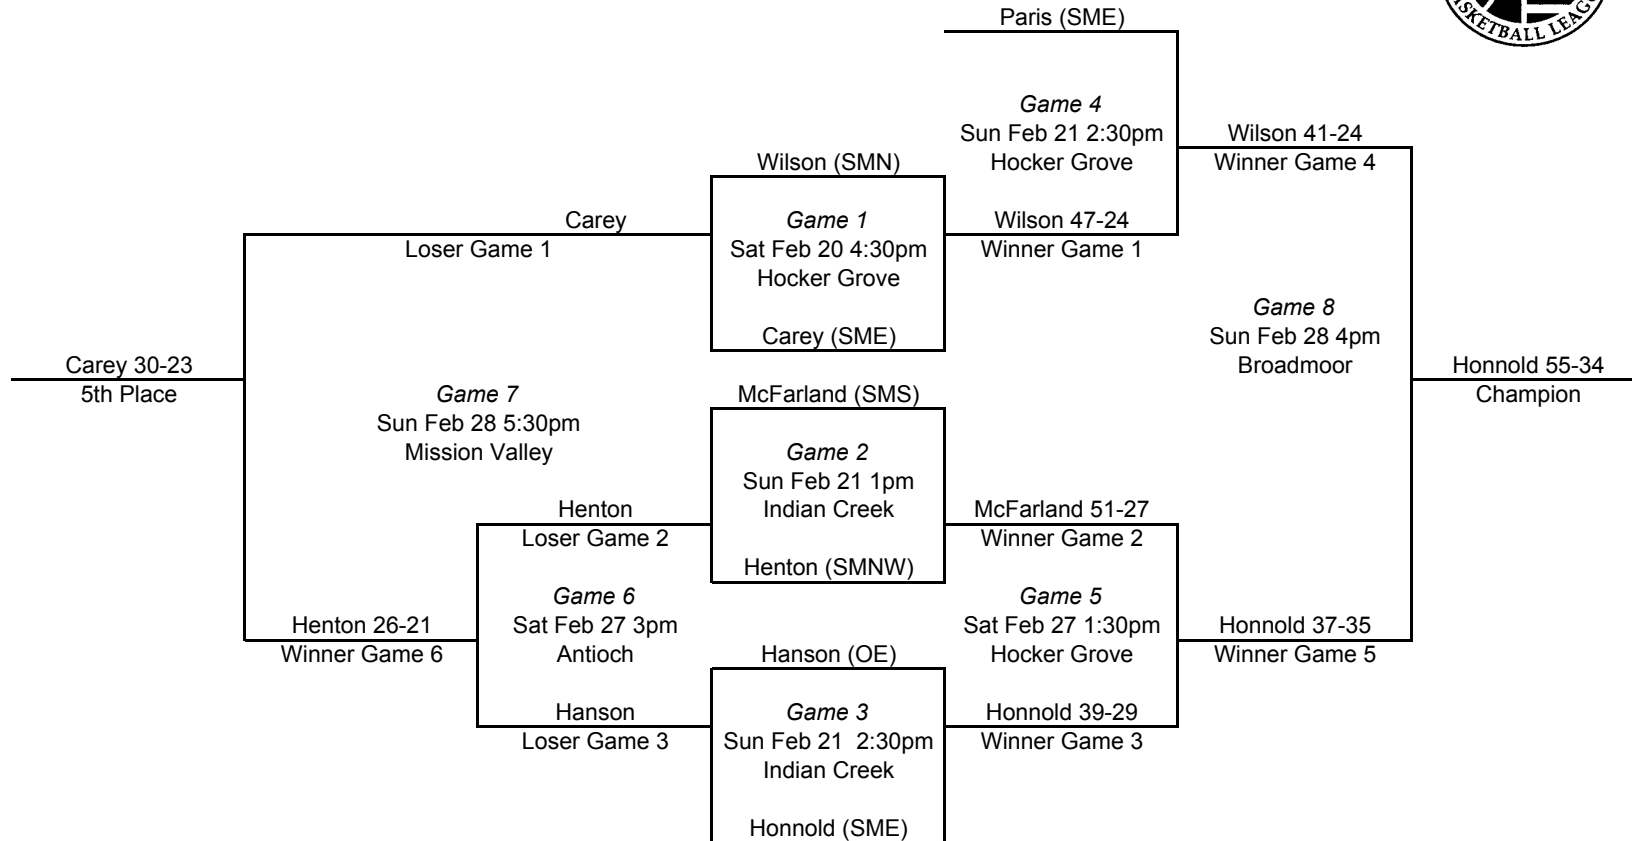

2009-10 GABL POSTSEASON
TOURNAMENT BRACKET

Brackets updated at www.gabl.net

GENDER/GRADE Boys 6th

BRACKET E

Broadmoor Tech Ctr., 6701 W. 83rd St.
Hocker Grove MS, 10400 Johnson Dr.
Indian Creek Tech Ctr., 4401 W. 103rd St.
Mission Valley MS, 8500 Mission Rd.

Team listed on TOP line for each game
is the HOME team.