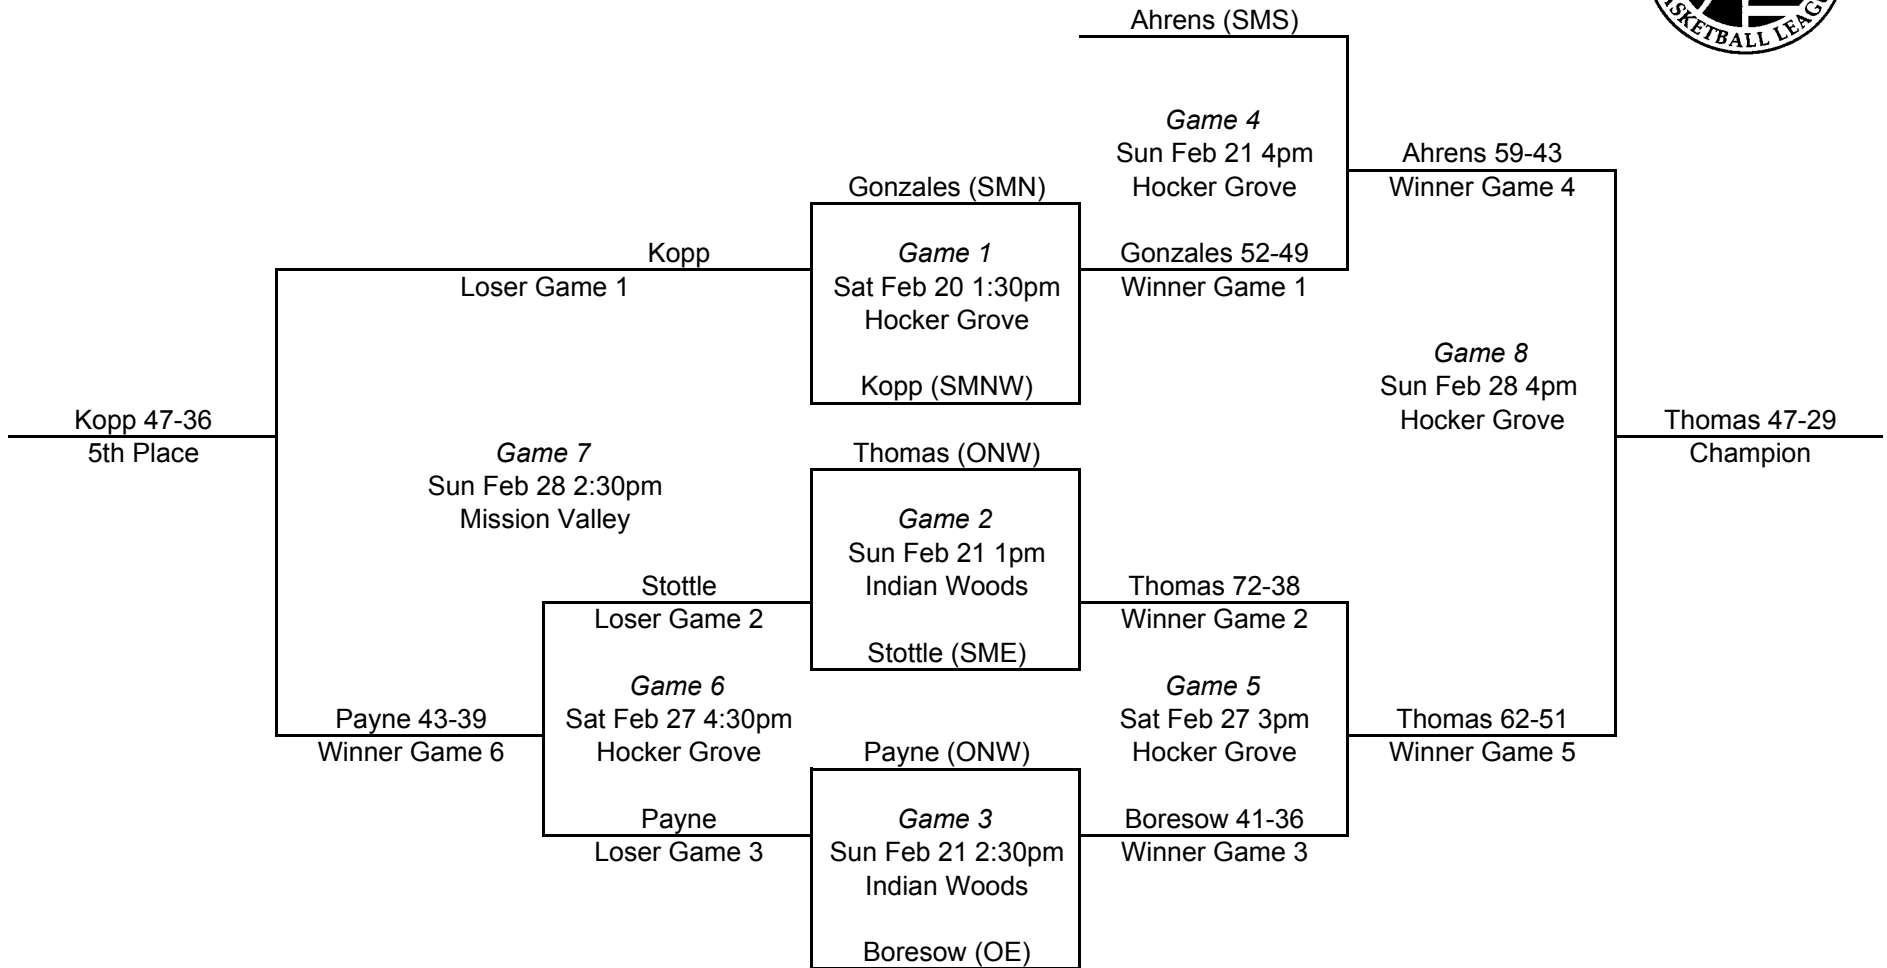

2009-10 GABL POSTSEASON
TOURNAMENT BRACKET

Brackets updated at www.gabl.net

GENDER/GRADE Boys 6th
BRACKET C

Hocker Grove MS, 10400 Johnson Dr.
Indian Woods MS, 9700 Woodson
Mission Valley MS, 8500 Mission Rd.

Team listed on TOP line for each game is the HOME team.