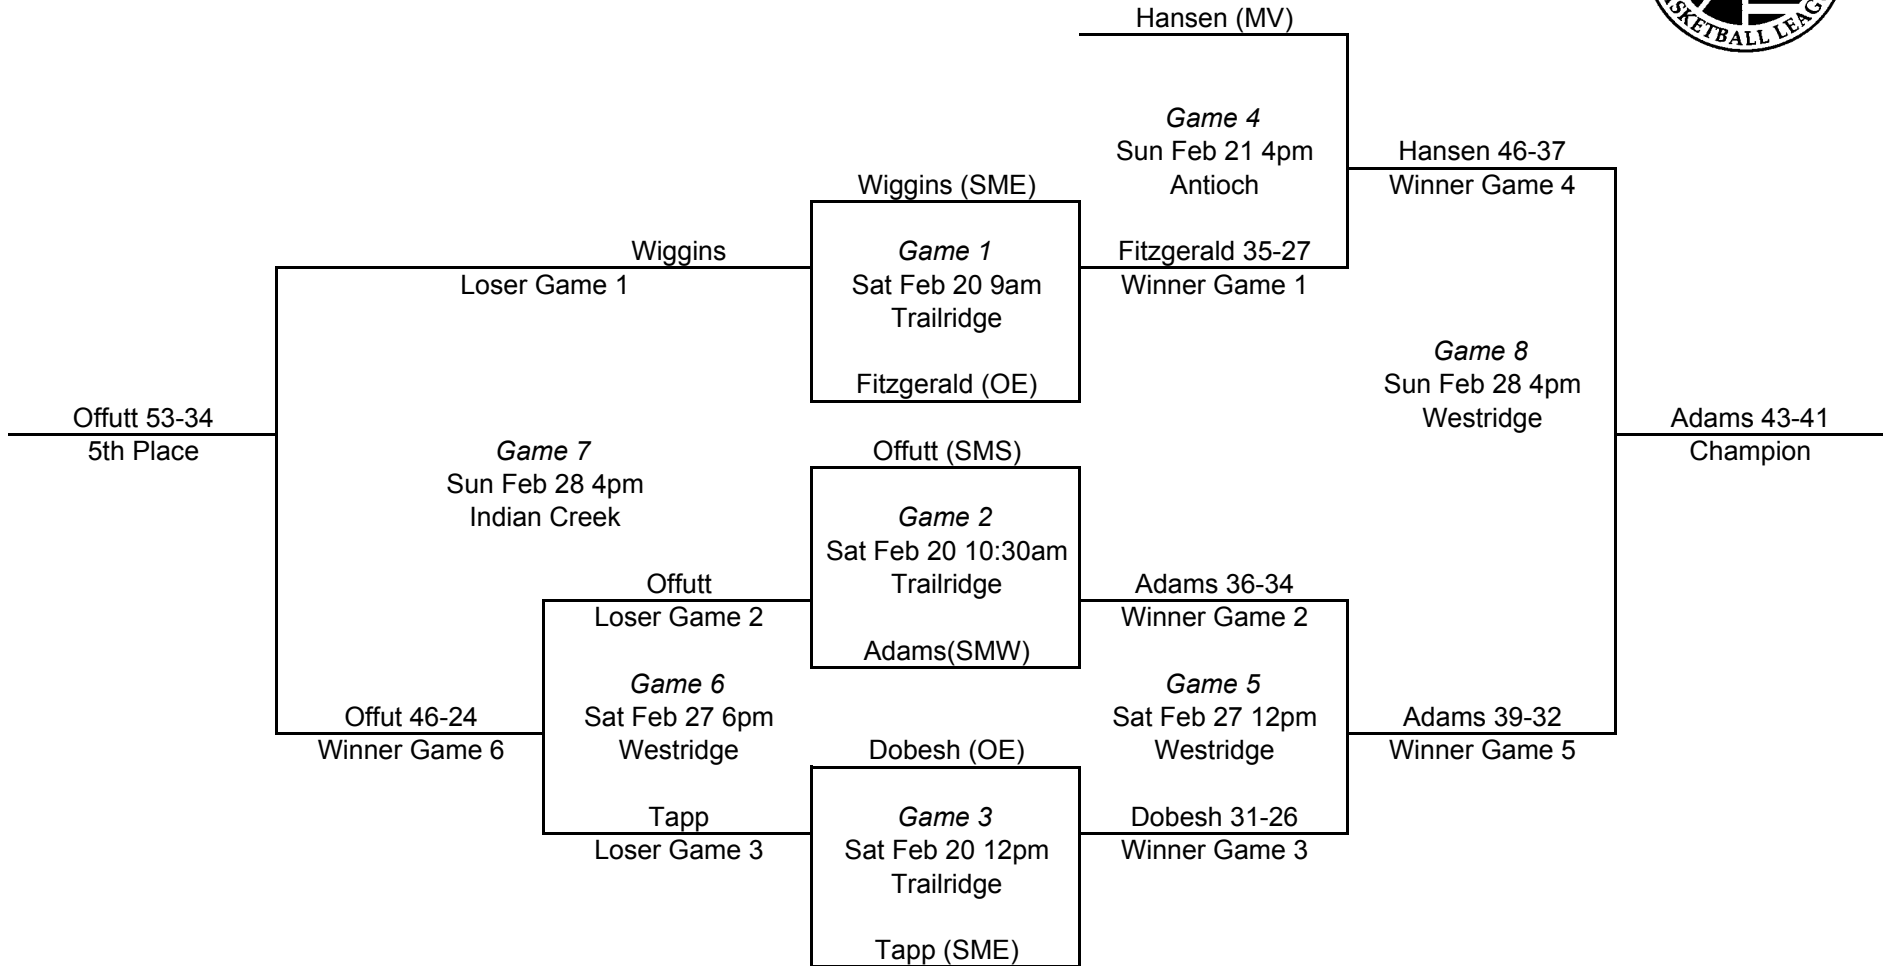

2009-10 GABL POSTSEASON
TOURNAMENT BRACKET

Brackets updated at www.gabl.net

GENDER/GRADE Boys 5th
BRACKET C

Antioch MS, 8200 W. 71st St.
 Indian Creek Tech Ctr., 4401 W. 103rd St.
 Trailridge MS, 7500 Quivira Rd.
 Westridge MS, 9300 Nieman Rd.

Team listed on TOP line for each game
is the HOME team.