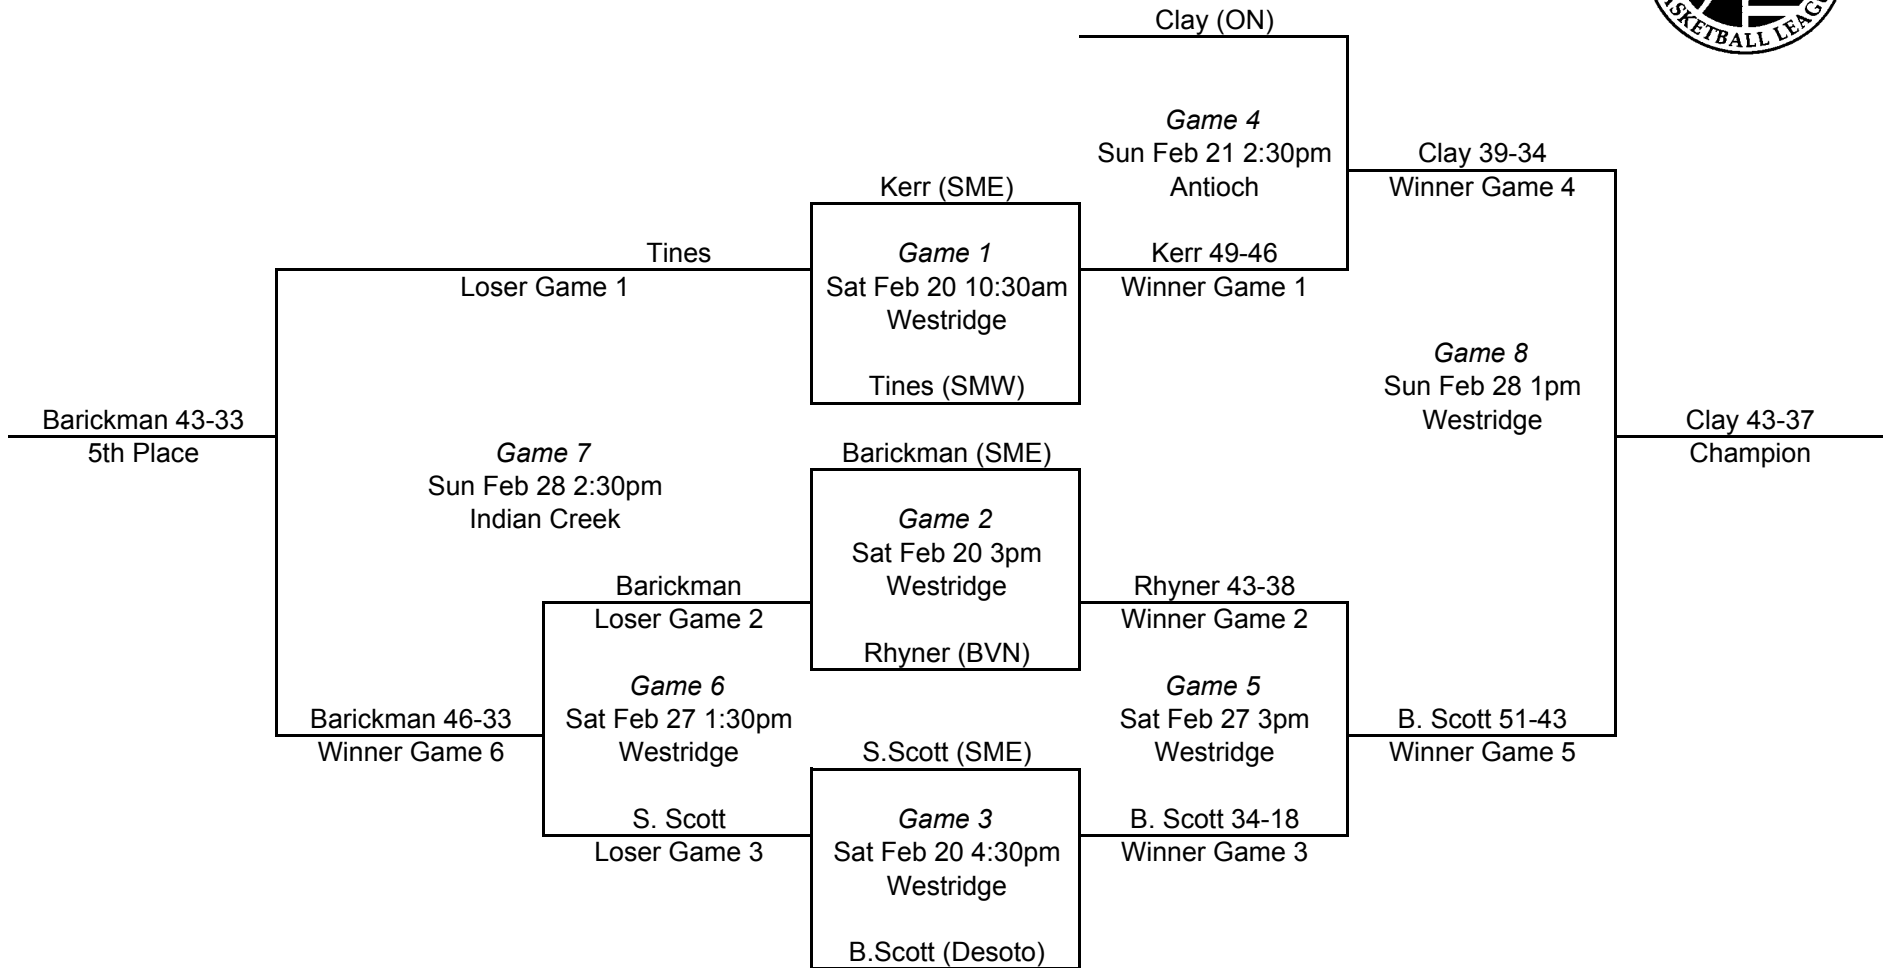

2009-10 GABL POSTSEASON
TOURNAMENT BRACKET

Brackets updated at www.gabl.net

GENDER/GRADE Boys 5th

BRACKET B

Antioch MS, 8200 W. 71st St.
Indian Creek Tech Ctr., 4401 W. 103rd St.
Westridge MS, 9300 Nieman Rd.

Team listed on TOP line for each game
is the HOME team.