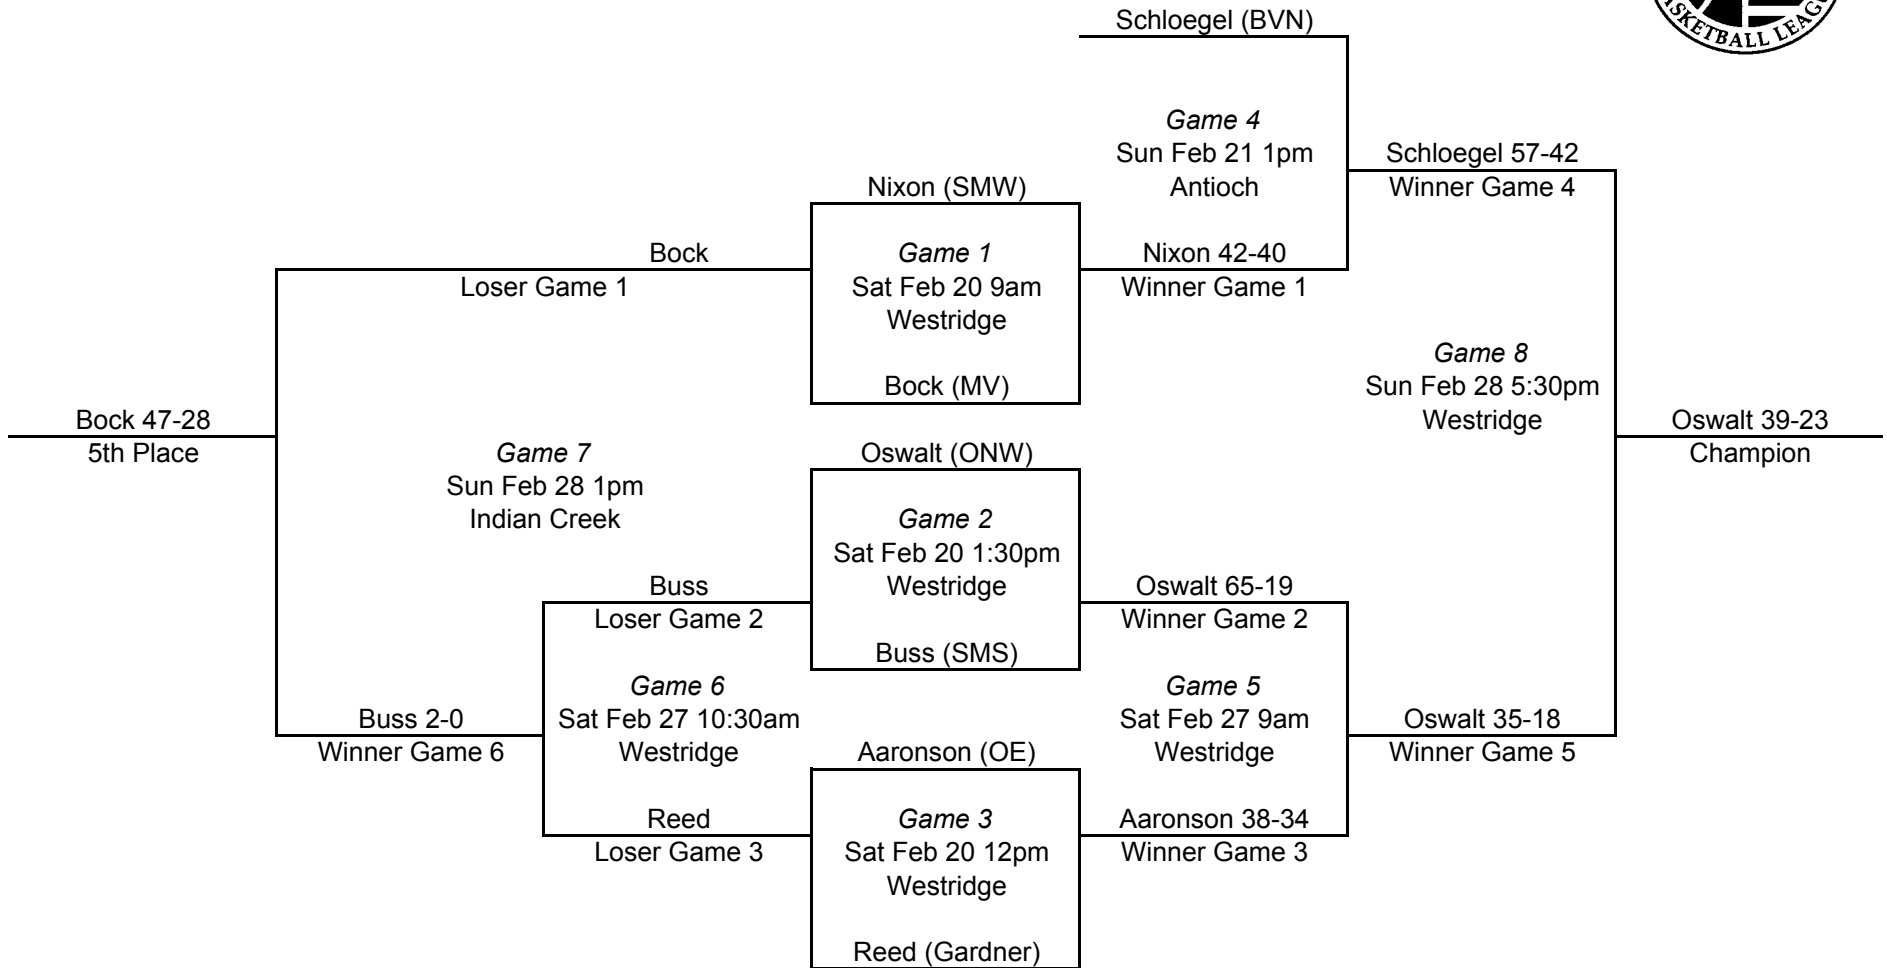

2009-10 GABL POSTSEASON
TOURNAMENT BRACKET

Brackets updated at www.gabl.net

GENDER/GRADE Boys 5th

BRACKET A

Antioch MS, 8200 W. 71st St.
 Indian Creek Tech Ctr., 4401 W. 103rd St.
 Westridge MS, 9300 Nieman Rd.
 Team listed on TOP line for each game
 is the HOME team.