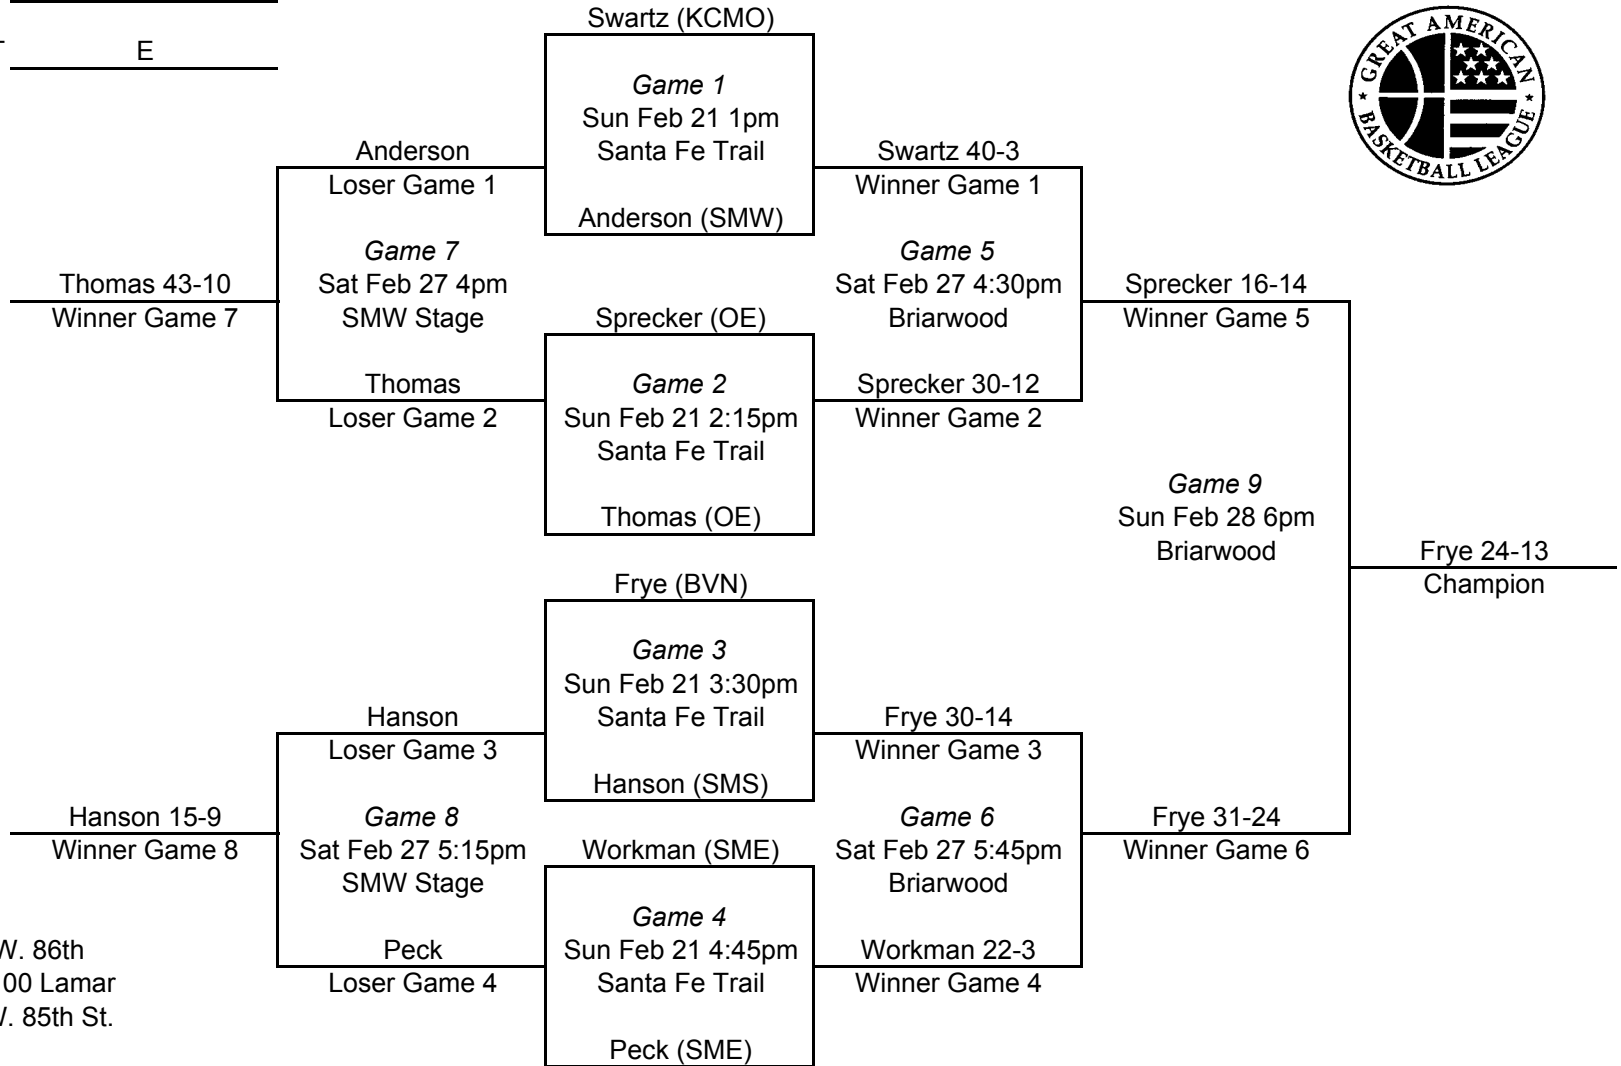

2009-10 GABL POSTSEASON
TOURNAMENT BRACKET

Brackets updated at www.gabl.net

GENDER/GRADE Boys 4th
BRACKET E

Briarwood ES, 5300 W. 86th
Santa Fe Trail ES, 7100 Lamar
SM West HS, 8800 W. 85th St.

Team listed on TOP line for each game
is the HOME team.