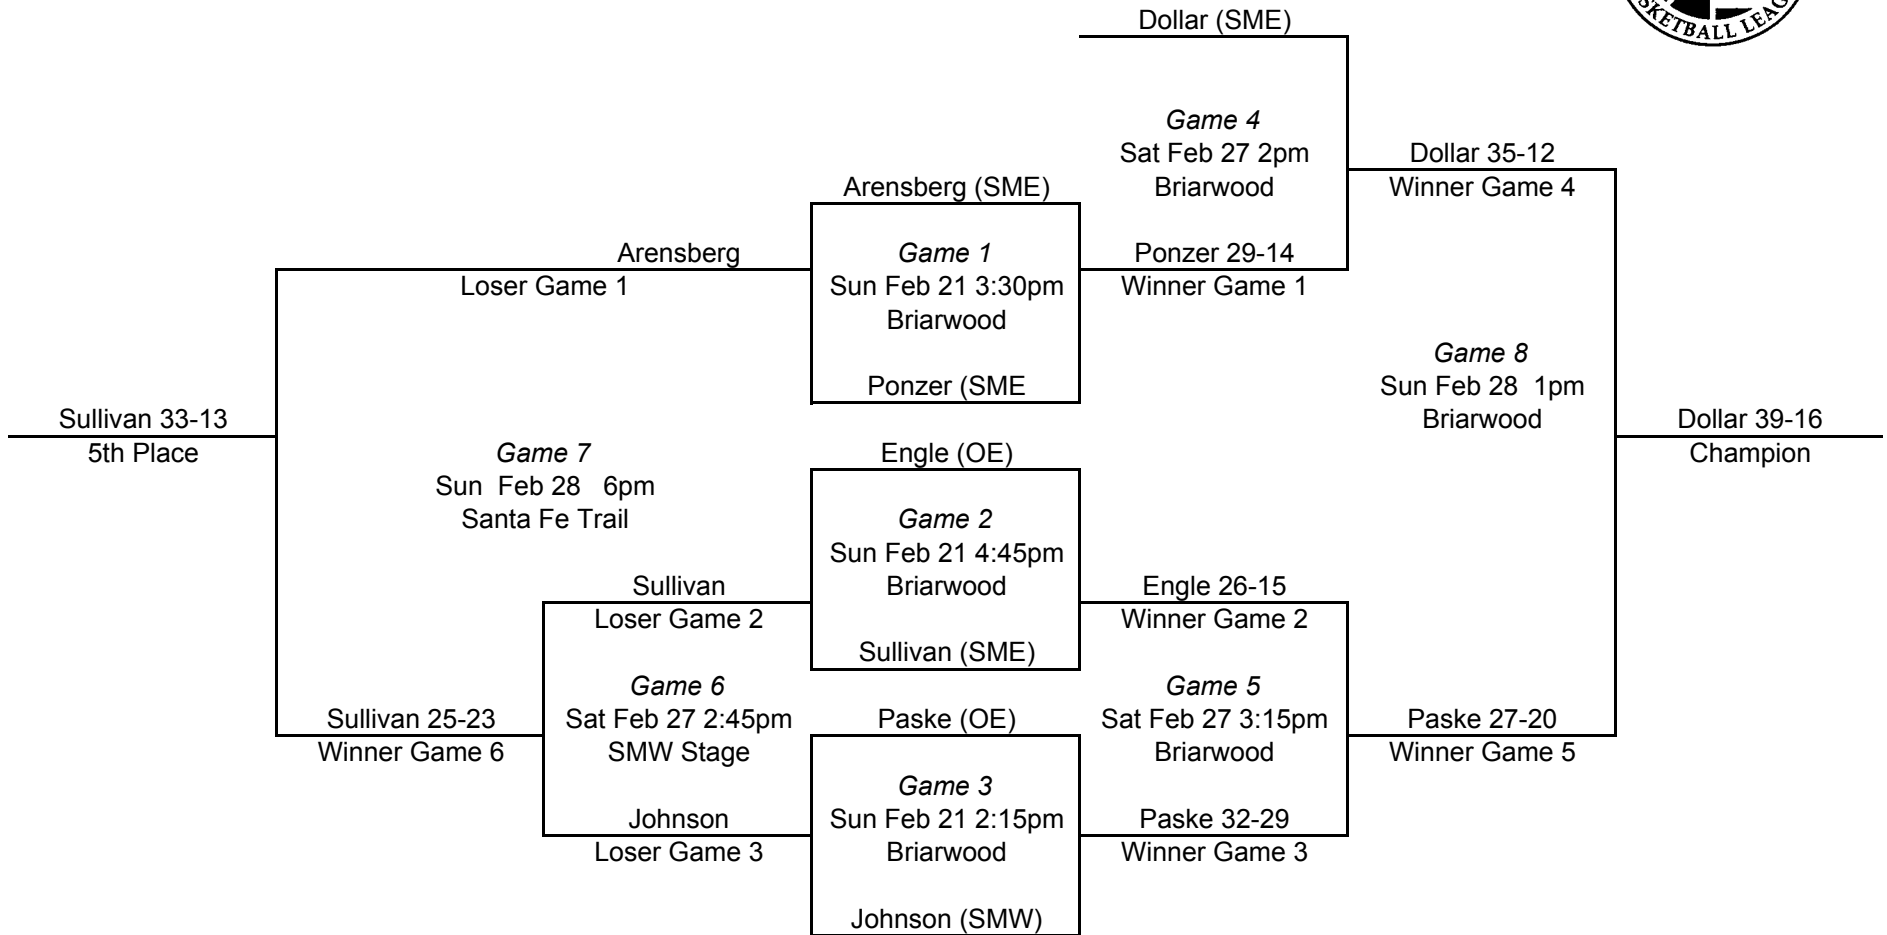

2009-10 GABL POSTSEASON
TOURNAMENT BRACKET

Brackets updated at www.gabl.net

GENDER/GRADE Boys 4th
BRACKET D

REVISED 2/19/10

Briarwood ES, 5300 W. 86th
Santa Fe Trail ES, 7100 Lamar
SM West HS, 8800 W. 85th St.

Team listed on TOP line for each game
is the HOME team.