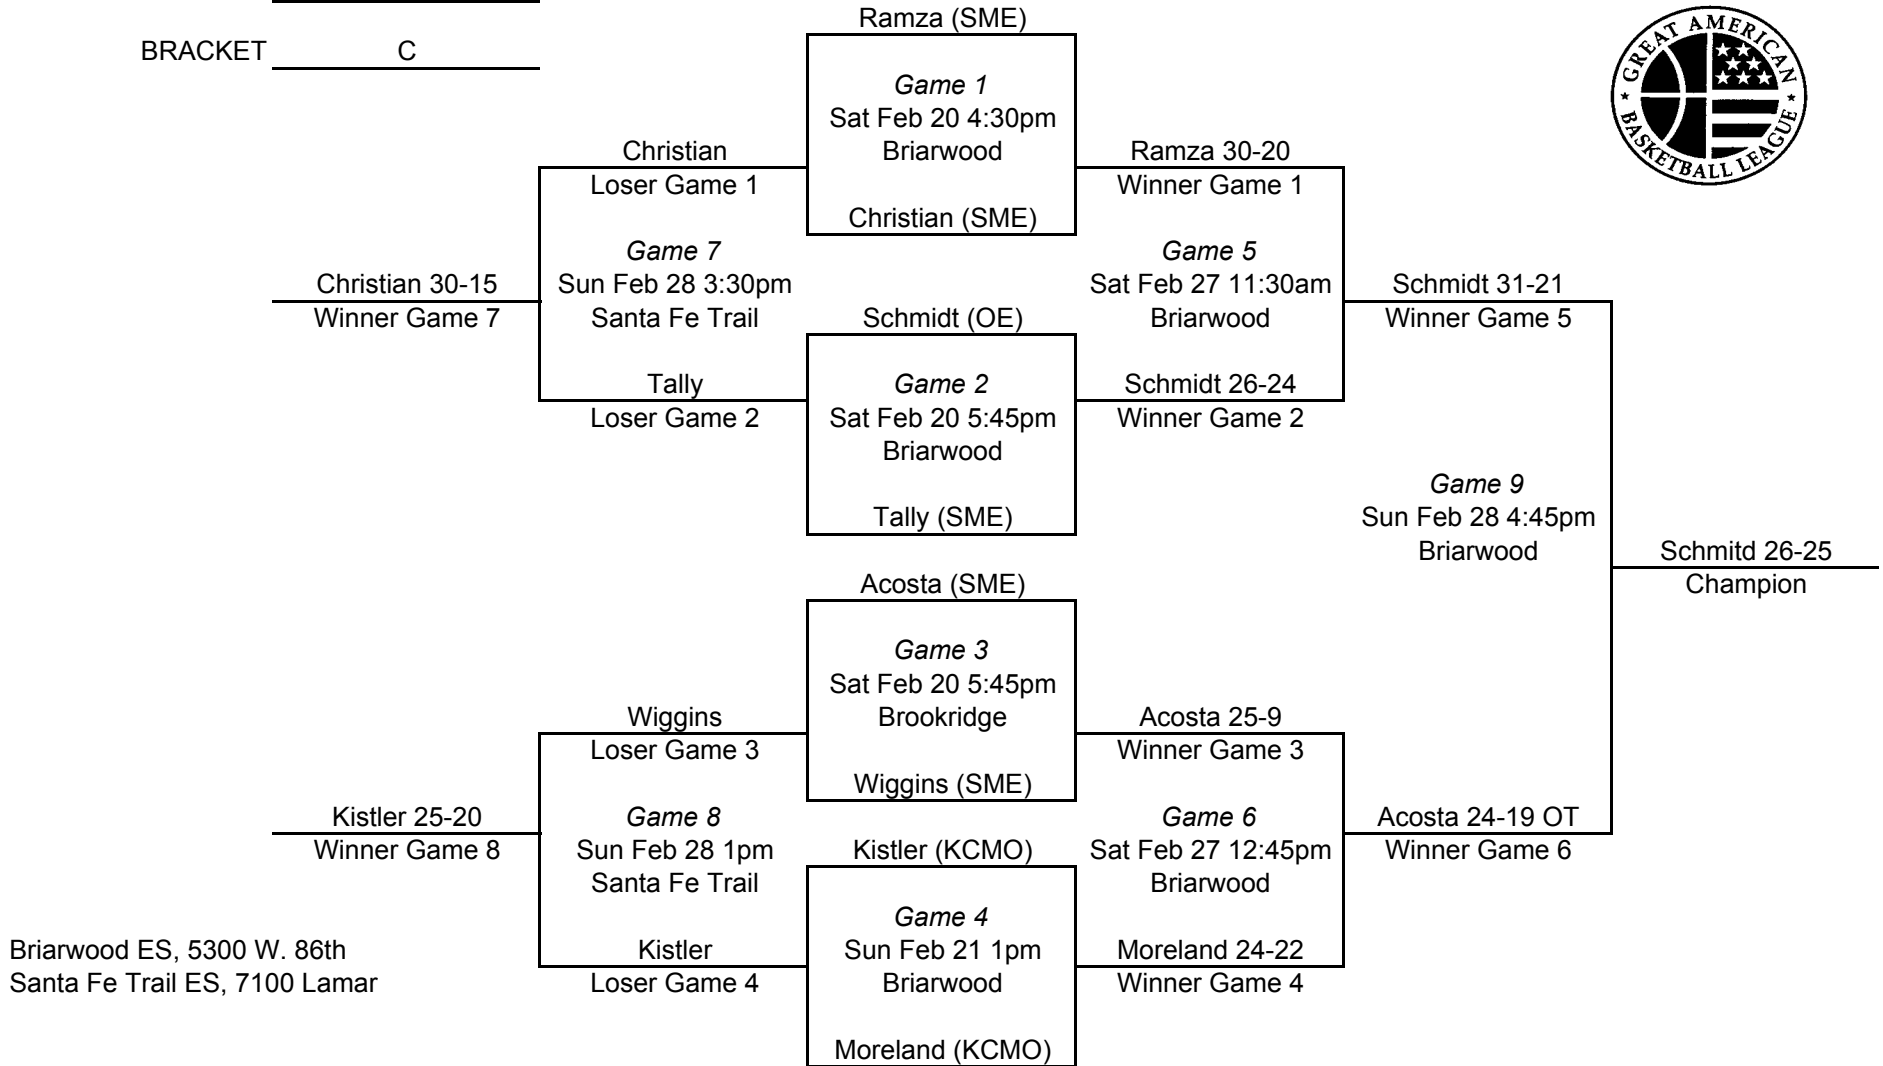

2009-10 GABL POSTSEASON
TOURNAMENT BRACKET

Brackets updated at www.gabl.net

GENDER/GRADE Boys 4th
BRACKET C

Briarwood ES, 5300 W. 86th
Santa Fe Trail ES, 7100 Lamar

Team listed on TOP line for each game
is the HOME team.