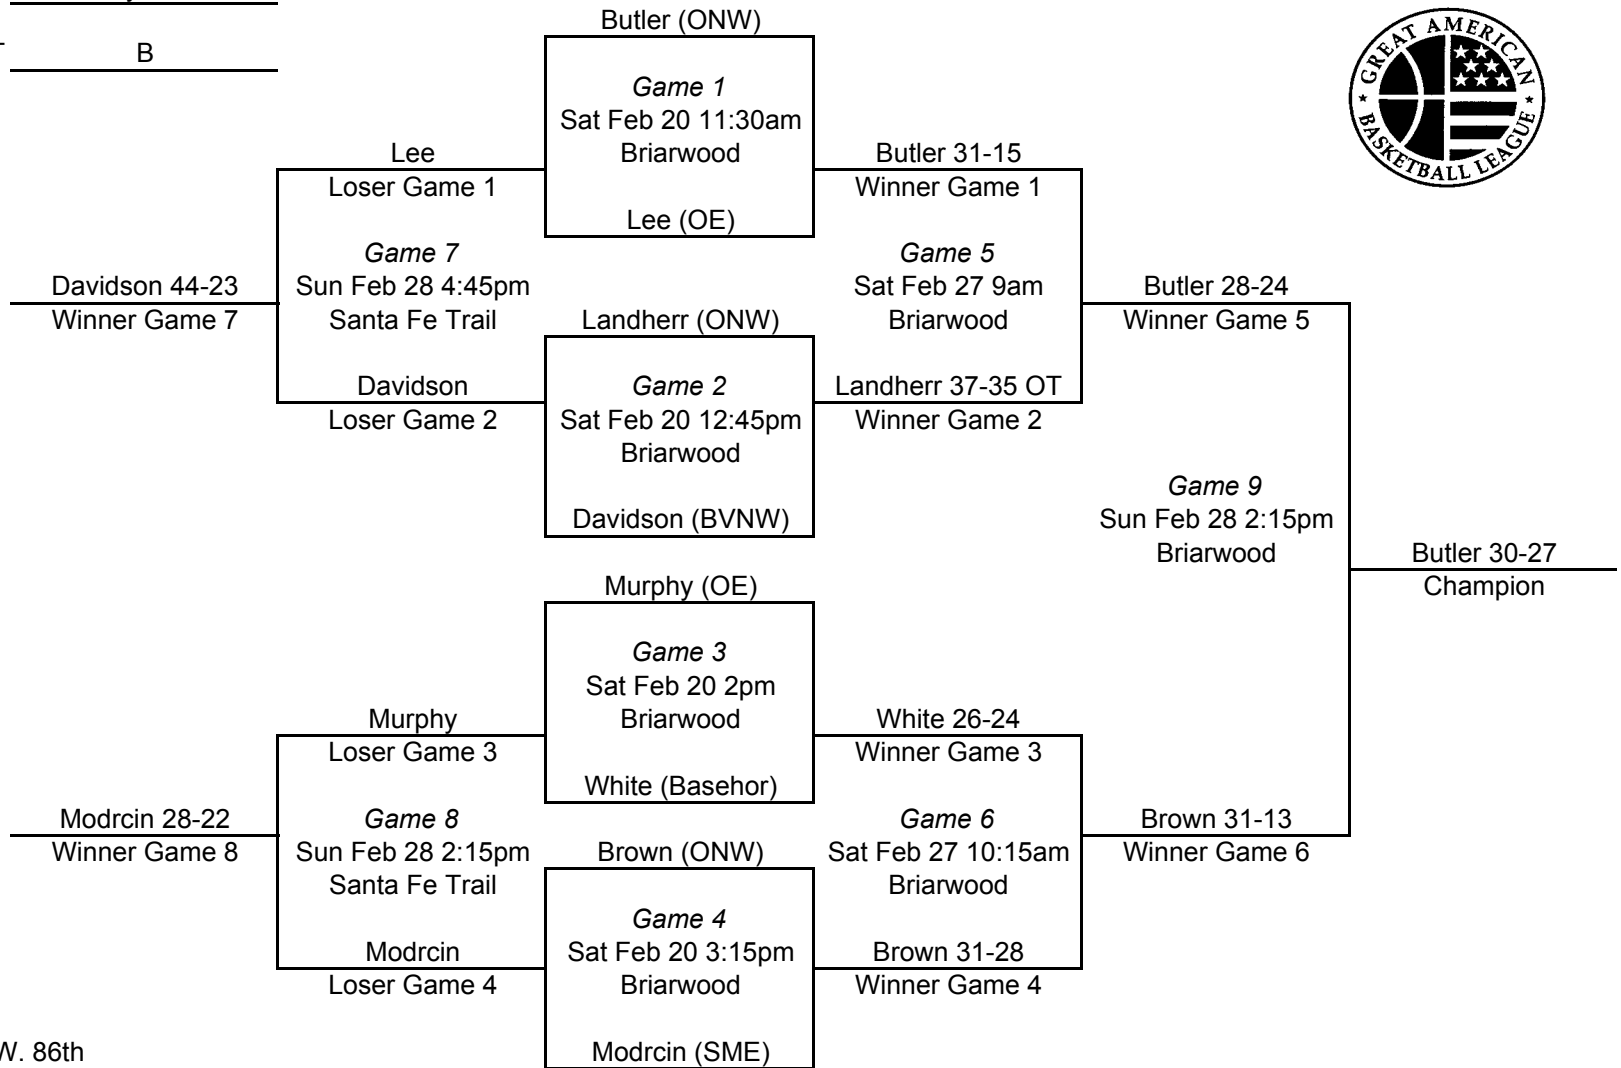

2009-10 GABL POSTSEASON
TOURNAMENT BRACKET

Brackets updated at www.gabl.net

GENDER/GRADE Boys 4th
BRACKET B

Briarwood ES, 5300 W. 86th
Santa Fe Trail ES, 7100 Lamar

Team listed on TOP line for each game
is the HOME team.