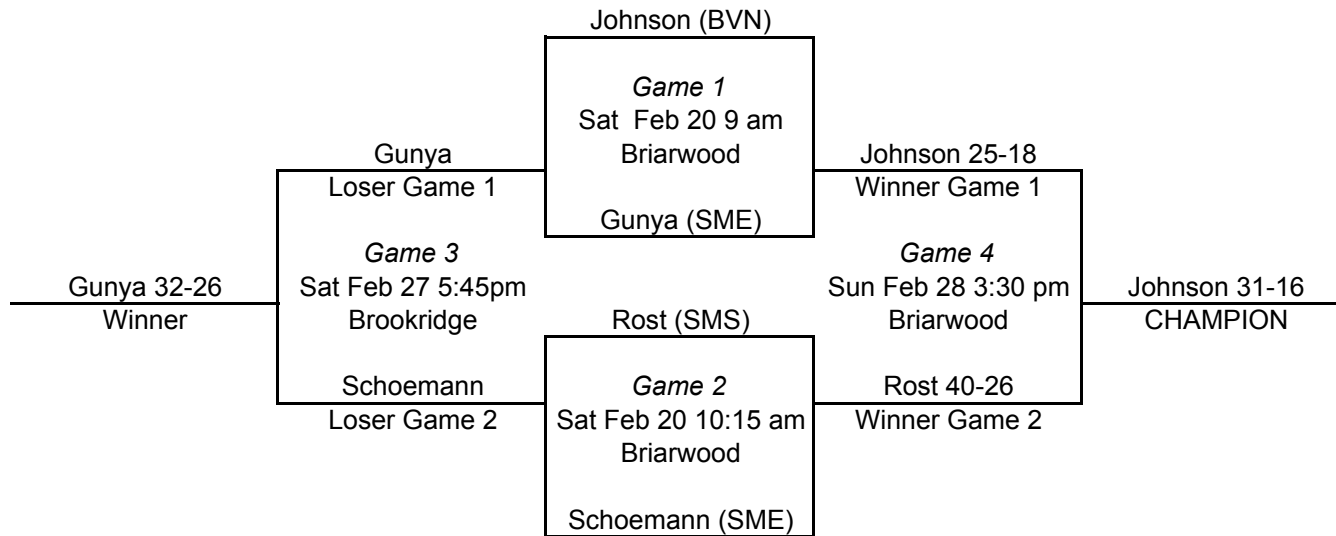

2009-10 GABL POSTSEASON
TOURNAMENT BRACKET

Brackets updated at www.gabl.net

GENDER/GRADE Boys 4th
BRACKET A

Briarwood ES, 5300 W. 86th St.
Brookridge ES, 9920 Lowell

Team listed on TOP line for each game
is the HOME team.