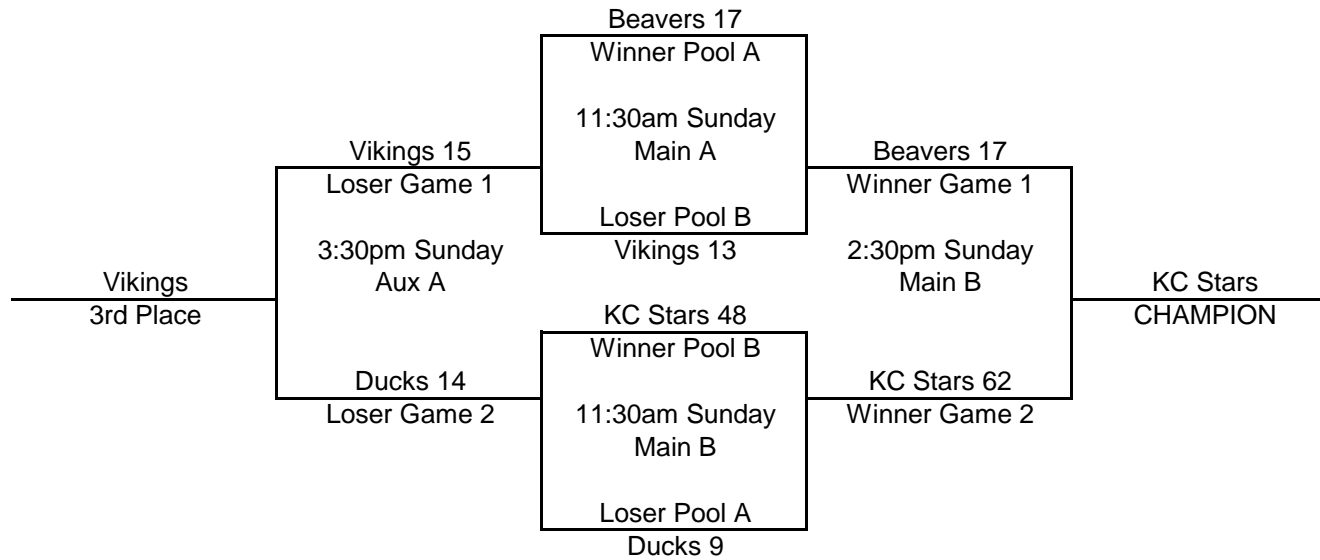

2013 New Year's Tip-Off
TOURNAMENT BRACKET

GENDER/GRADE 4th Grade Boys Red

Pool A
Ducks 19
Beavers 24

Pool B
KC Stars 64
Vikings 10

3pm Saturday
Stage Gym

4pm Saturday
Stage Gym

Team listed on TOP line for each game
is the HOME team.